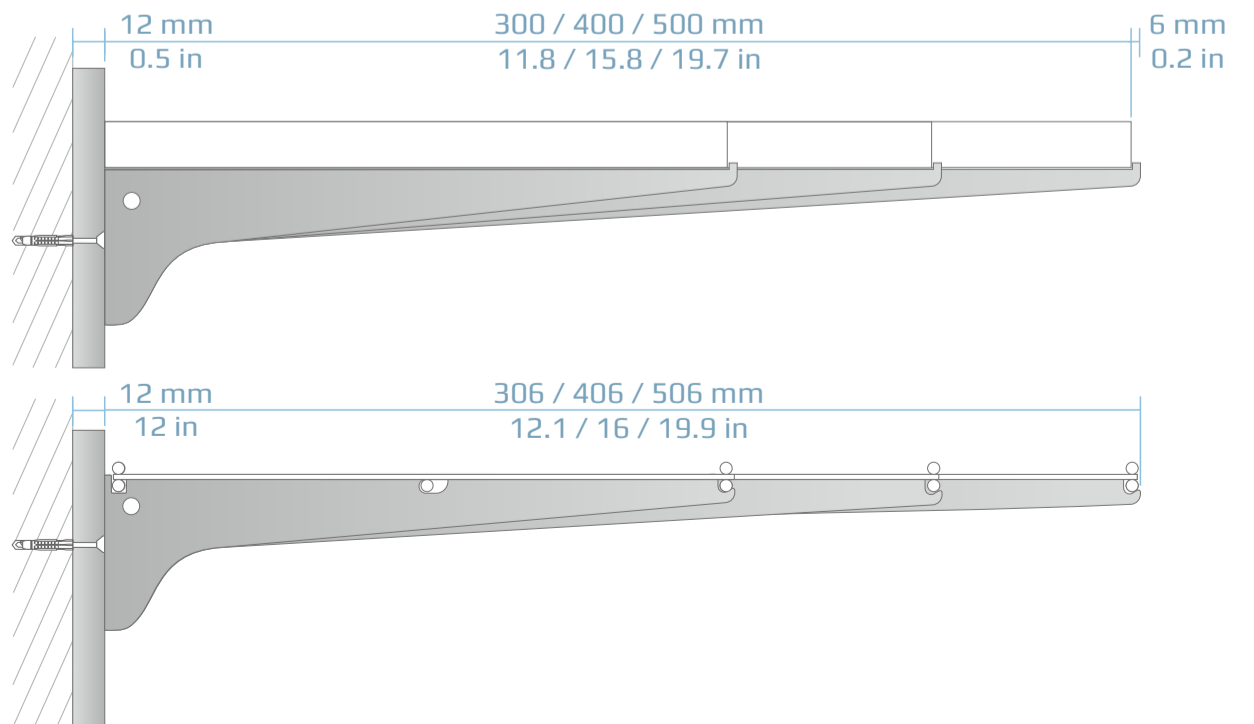

P-SLOT

P-SLOT

www.regalraum.com

∅ 6 mm 6 x 36 mm TOX 4,5 x 50 mm
15/64 in #8-10x1.4 in GERMANY #10 x 1.8 in

121.3 lb
/ 7.9 in