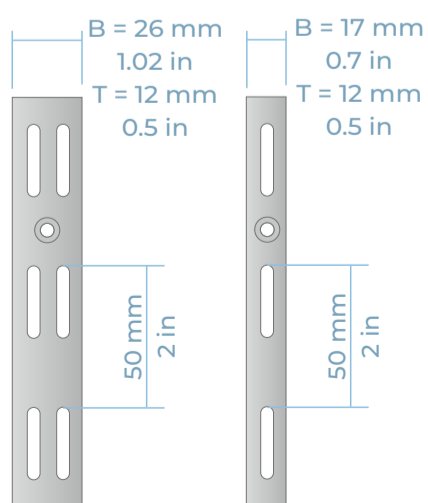

P-SLOT

MONTAGEANLEITUNG
ASSEMBLY INSTRUCTION
NOTICE DE MONTAGE

ø6 mm
15/64 in
ø1,5 mm
1/16 in

45
min

Montage
Tutorial

P-SLOT

MONTAGEANLEITUNG
ASSEMBLY INSTRUCTION
NOTICE DE MONTAGE

Ø 6 mm 6 x 36 mm TOX 4,5 x 50 mm
15/64 in #8-10x1.4 in GERMANY #10 x 1.8 in

55 kg
/ 20 cm

121.3 lb
/ 7.9 in