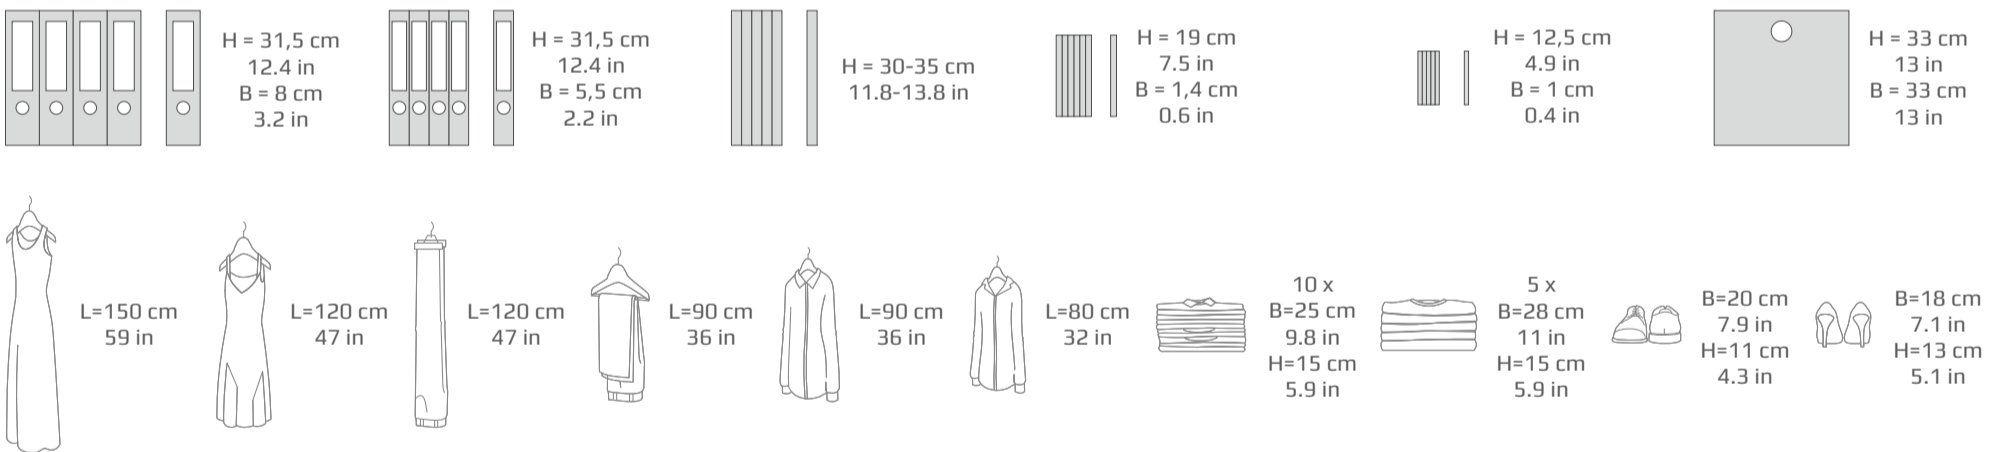

P-SLOT

P-SLOT

www.regalraum.com

∅ 6 mm 6 x 36 mm TOX 4,5 x 50 mm
15/64 in #8-10x1.4 in GERMANY #10 x 1.8 in

121.3 lb
/ 7.9 in