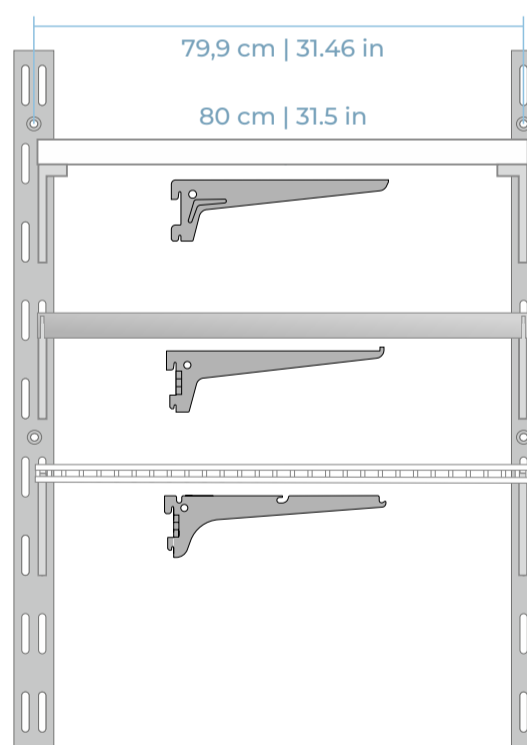

P-SLOT

MONTAGEANLEITUNG
ASSEMBLY INSTRUCTION
NOTICE DE MONTAGE

ø6 mm
15/64 in
ø1,5 mm
1/16 in

45
min

Montage
Tutorial

P-SLOT

MONTAGEANLEITUNG
ASSEMBLY INSTRUCTION
NOTICE DE MONTAGE

Ø 6 mm 6 x 36 mm TOX 4,5 x 50 mm
15/64 in #8-10x1.4 in GERMANY #10 x 1.8 in

55 kg
/ 20 cm

121.3 lb
/ 7.9 in