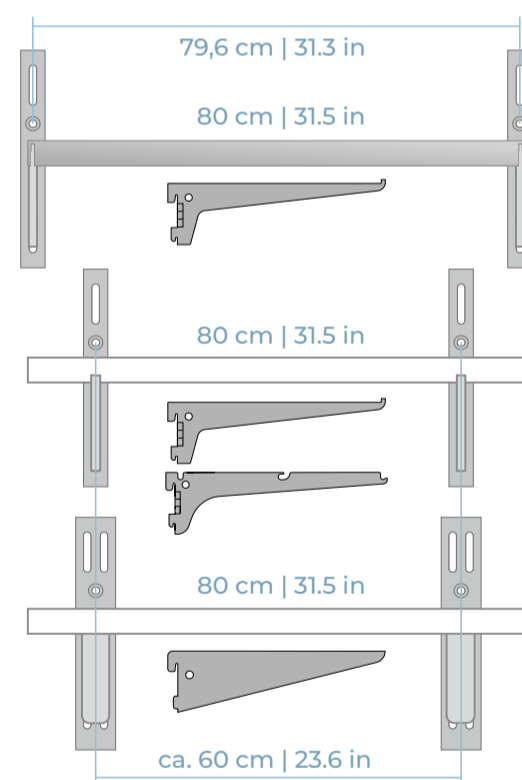

P-SLOT

MONTAGEANLEITUNG
ASSEMBLY INSTRUCTION
NOTICE DE MONTAGE

ø6 mm
15/64 in
ø1,5 mm
1/16 in

45
min

Montage
Tutorial

P-SLOT

MONTAGEANLEITUNG
ASSEMBLY INSTRUCTION
NOTICE DE MONTAGE

Ø 6 mm 6 x 36 mm TOX 4,5 x 50 mm
15/64 in #8-10x1.4 in GERMANY #10 x 1.8 in

55 kg
/ 20 cm

121.3 lb
/ 7.9 in