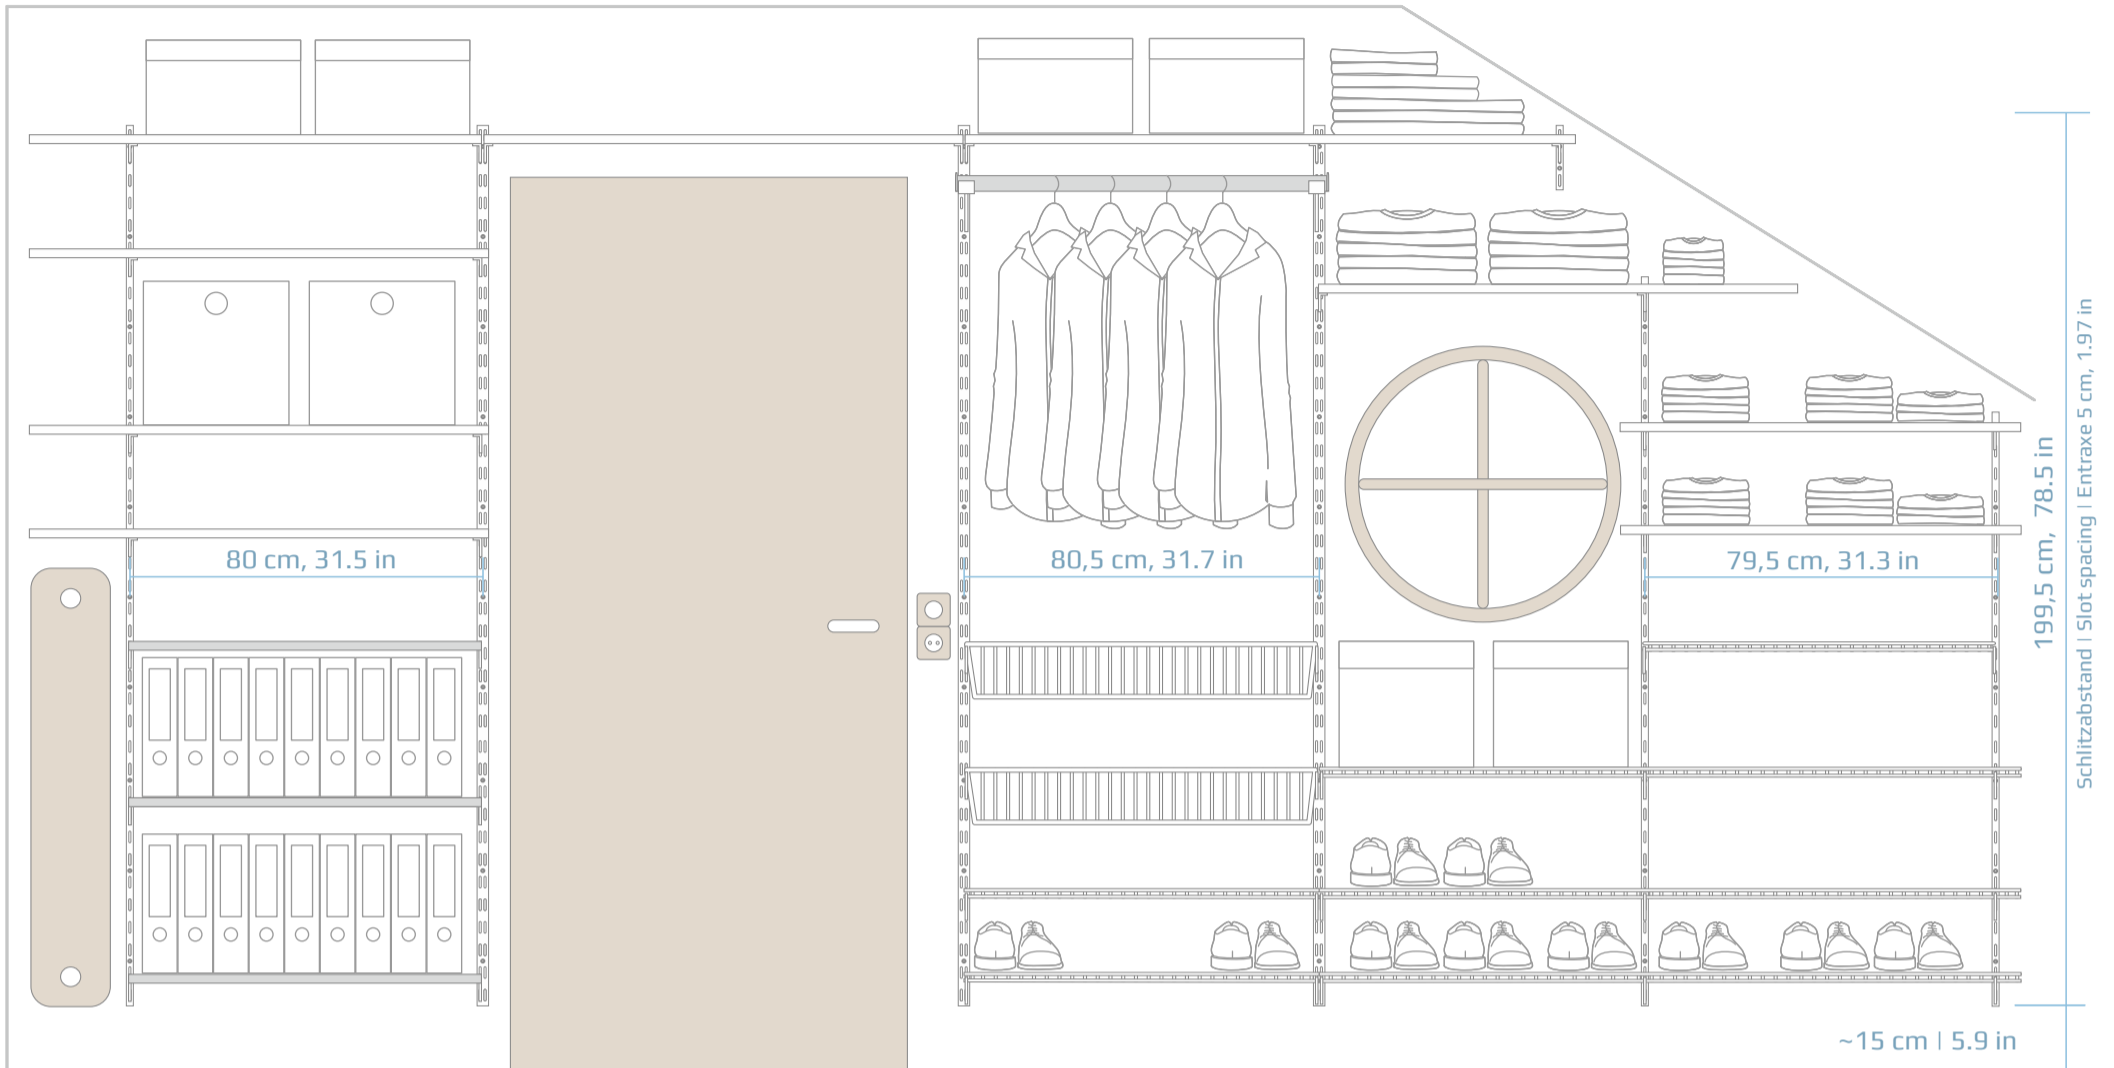

P-SLOT

P-SLOT

www.regalraum.com

∅ 6 mm 6 x 36 mm TOX 4,5 x 50 mm
15/64 in #8-10x1.4 in GERMANY #10 x 1.8 in

121.3 lb
/ 7.9 in