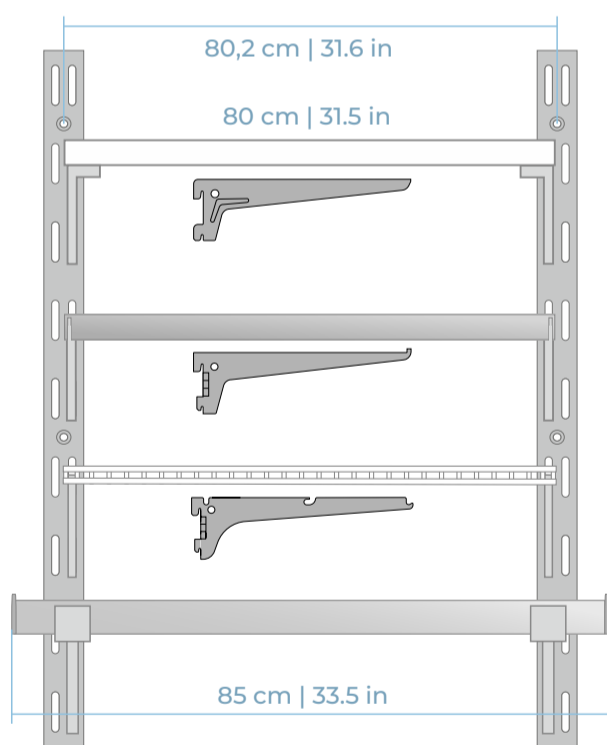

P-SLOT

MONTAGEANLEITUNG
ASSEMBLY INSTRUCTION
NOTICE DE MONTAGE

ø6 mm
15/64 in
ø1,5 mm
1/16 in

45
min

Montage
Tutorial

P-SLOT

MONTAGEANLEITUNG
ASSEMBLY INSTRUCTION
NOTICE DE MONTAGE

Ø 6 mm 6 x 36 mm TOX 4,5 x 50 mm
15/64 in #8-10x1.4 in GERMANY #10 x 1.8 in

55 kg
/ 20 cm

121.3 lb
/ 7.9 in