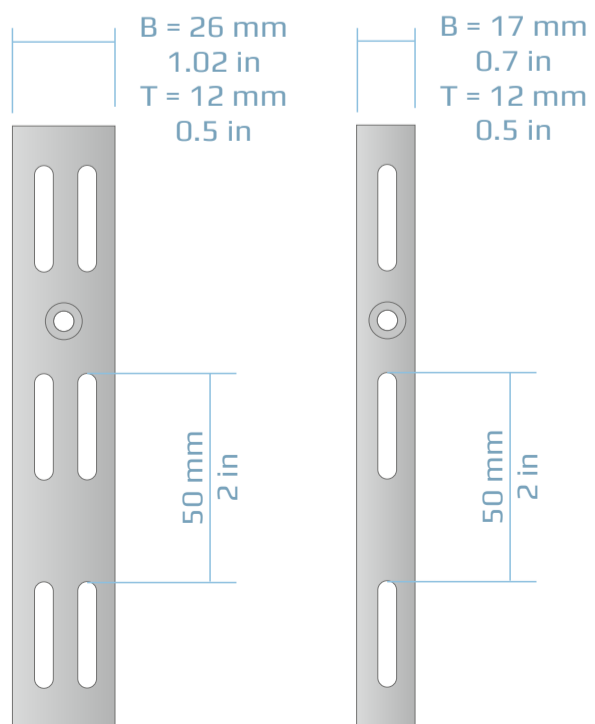

P-SLOT

P-SLOT

www.regalraum.com

∅ 6 mm 6 x 36 mm TOX 4,5 x 50 mm
15/64 in #8-10x1.4 in GERMANY #10 x 1.8 in

121.3 lb
/ 7.9 in