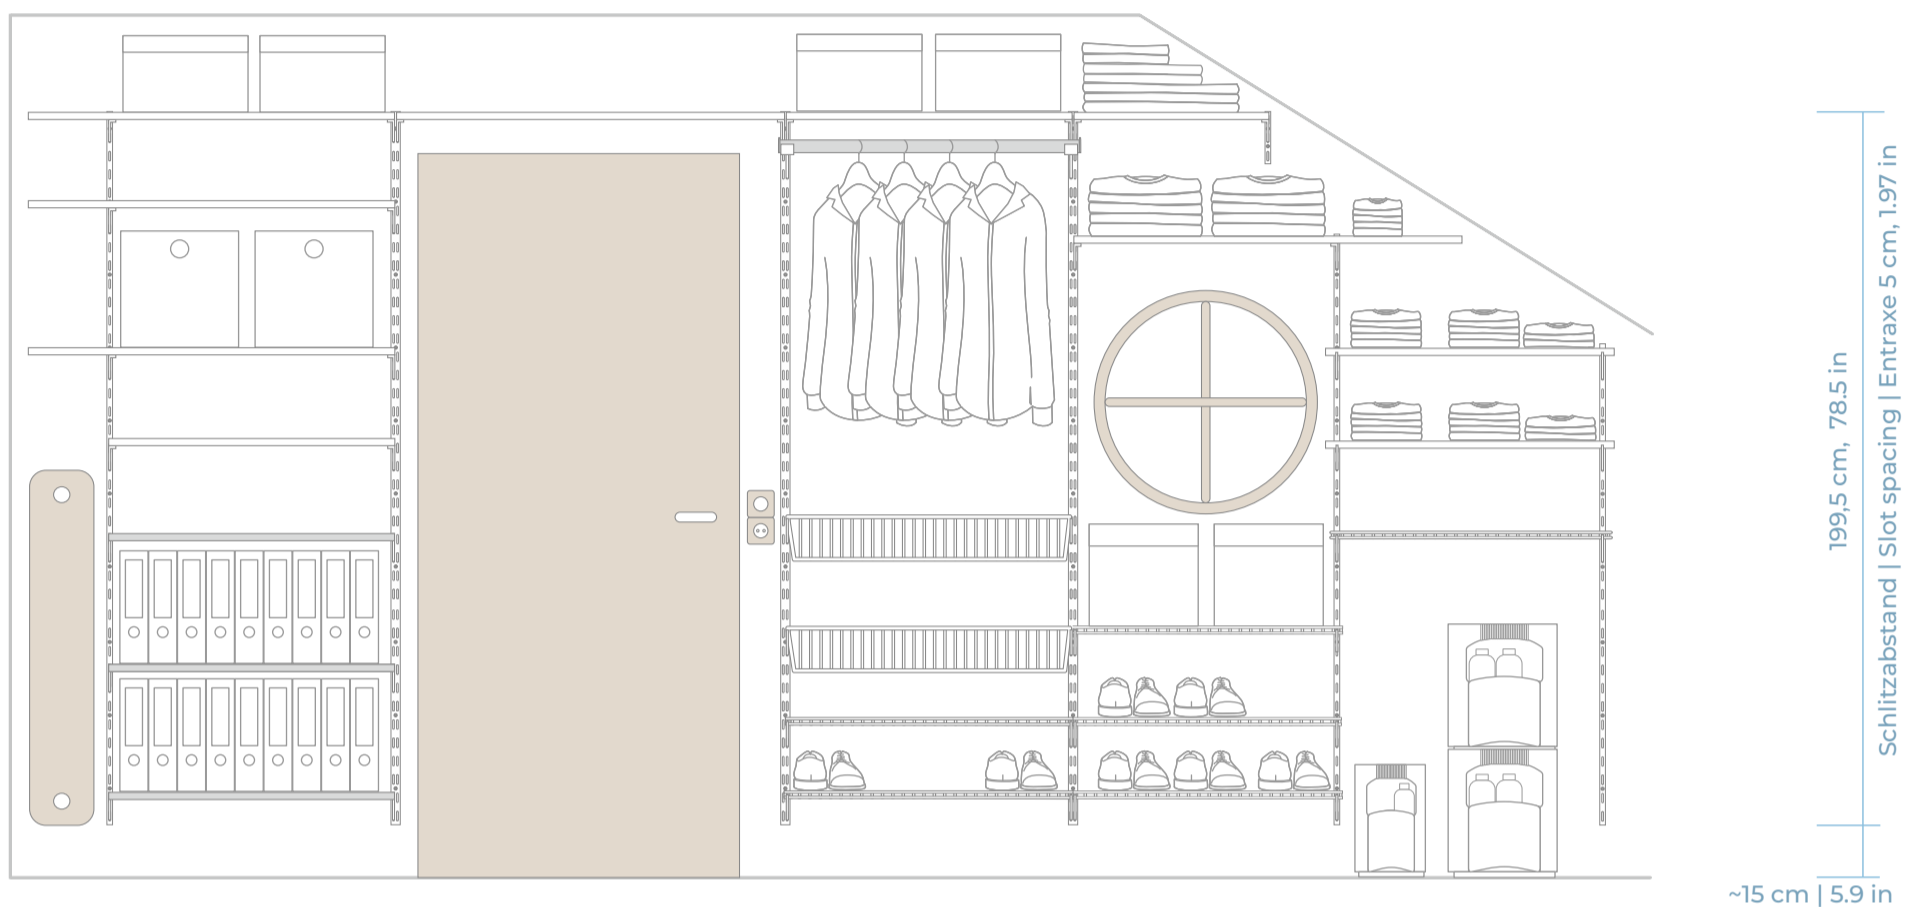

P-SLOT

MONTAGEANLEITUNG
ASSEMBLY INSTRUCTION
NOTICE DE MONTAGE

ø6 mm
15/64 in
ø1,5 mm
1/16 in

45
min

Montage
Tutorial

P-SLOT

MONTAGEANLEITUNG
ASSEMBLY INSTRUCTION
NOTICE DE MONTAGE

Ø 6 mm 6 x 36 mm TOX 4,5 x 50 mm
15/64 in #8-10x1.4 in GERMANY #10 x 1.8 in

55 kg
/ 20 cm

121.3 lb
/ 7.9 in