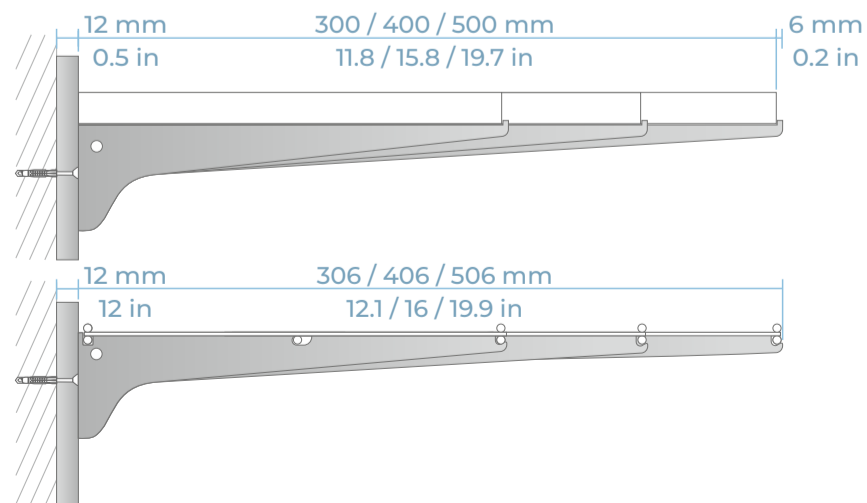

P-SLOT

MONTAGEANLEITUNG
ASSEMBLY INSTRUCTION
NOTICE DE MONTAGE

ø6 mm
15/64 in
ø1,5 mm
1/16 in

45
min

Montage
Tutorial

P-SLOT

MONTAGEANLEITUNG
ASSEMBLY INSTRUCTION
NOTICE DE MONTAGE

Ø 6 mm 6 x 36 mm TOX 4,5 x 50 mm
15/64 in #8-10x1.4 in GERMANY #10 x 1.8 in

55 kg
/ 20 cm

121.3 lb
/ 7.9 in