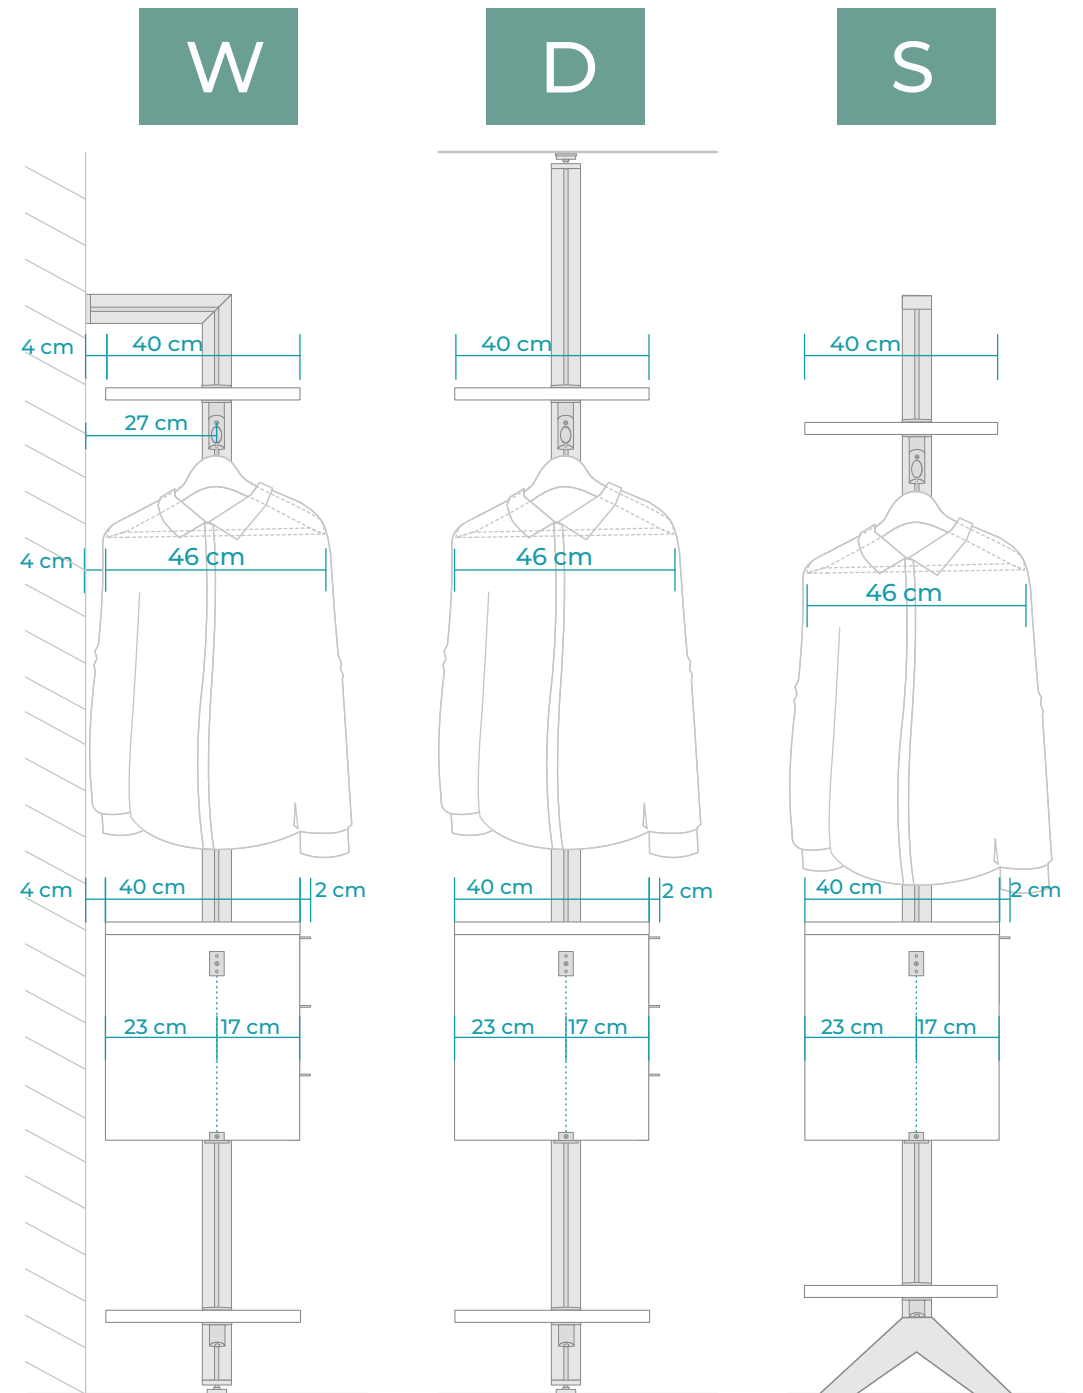

CLOS-IT

13 mm

W

$\varnothing 6$ mm 6 x 36 mm TOX GERMANY 4,5 x 45 mm

M4x6 mm M4x4 mm

1.

2.

M4x4 mm 3 cm

D

Set A Set B

M4x4 mm A B

M4x4 mm 3 cm

S

1. 2.

3. 4. 5.

SIDEBORD LOCK

BOARD GRIP

RAIL LOCK

CORNER

1.

2.

3.