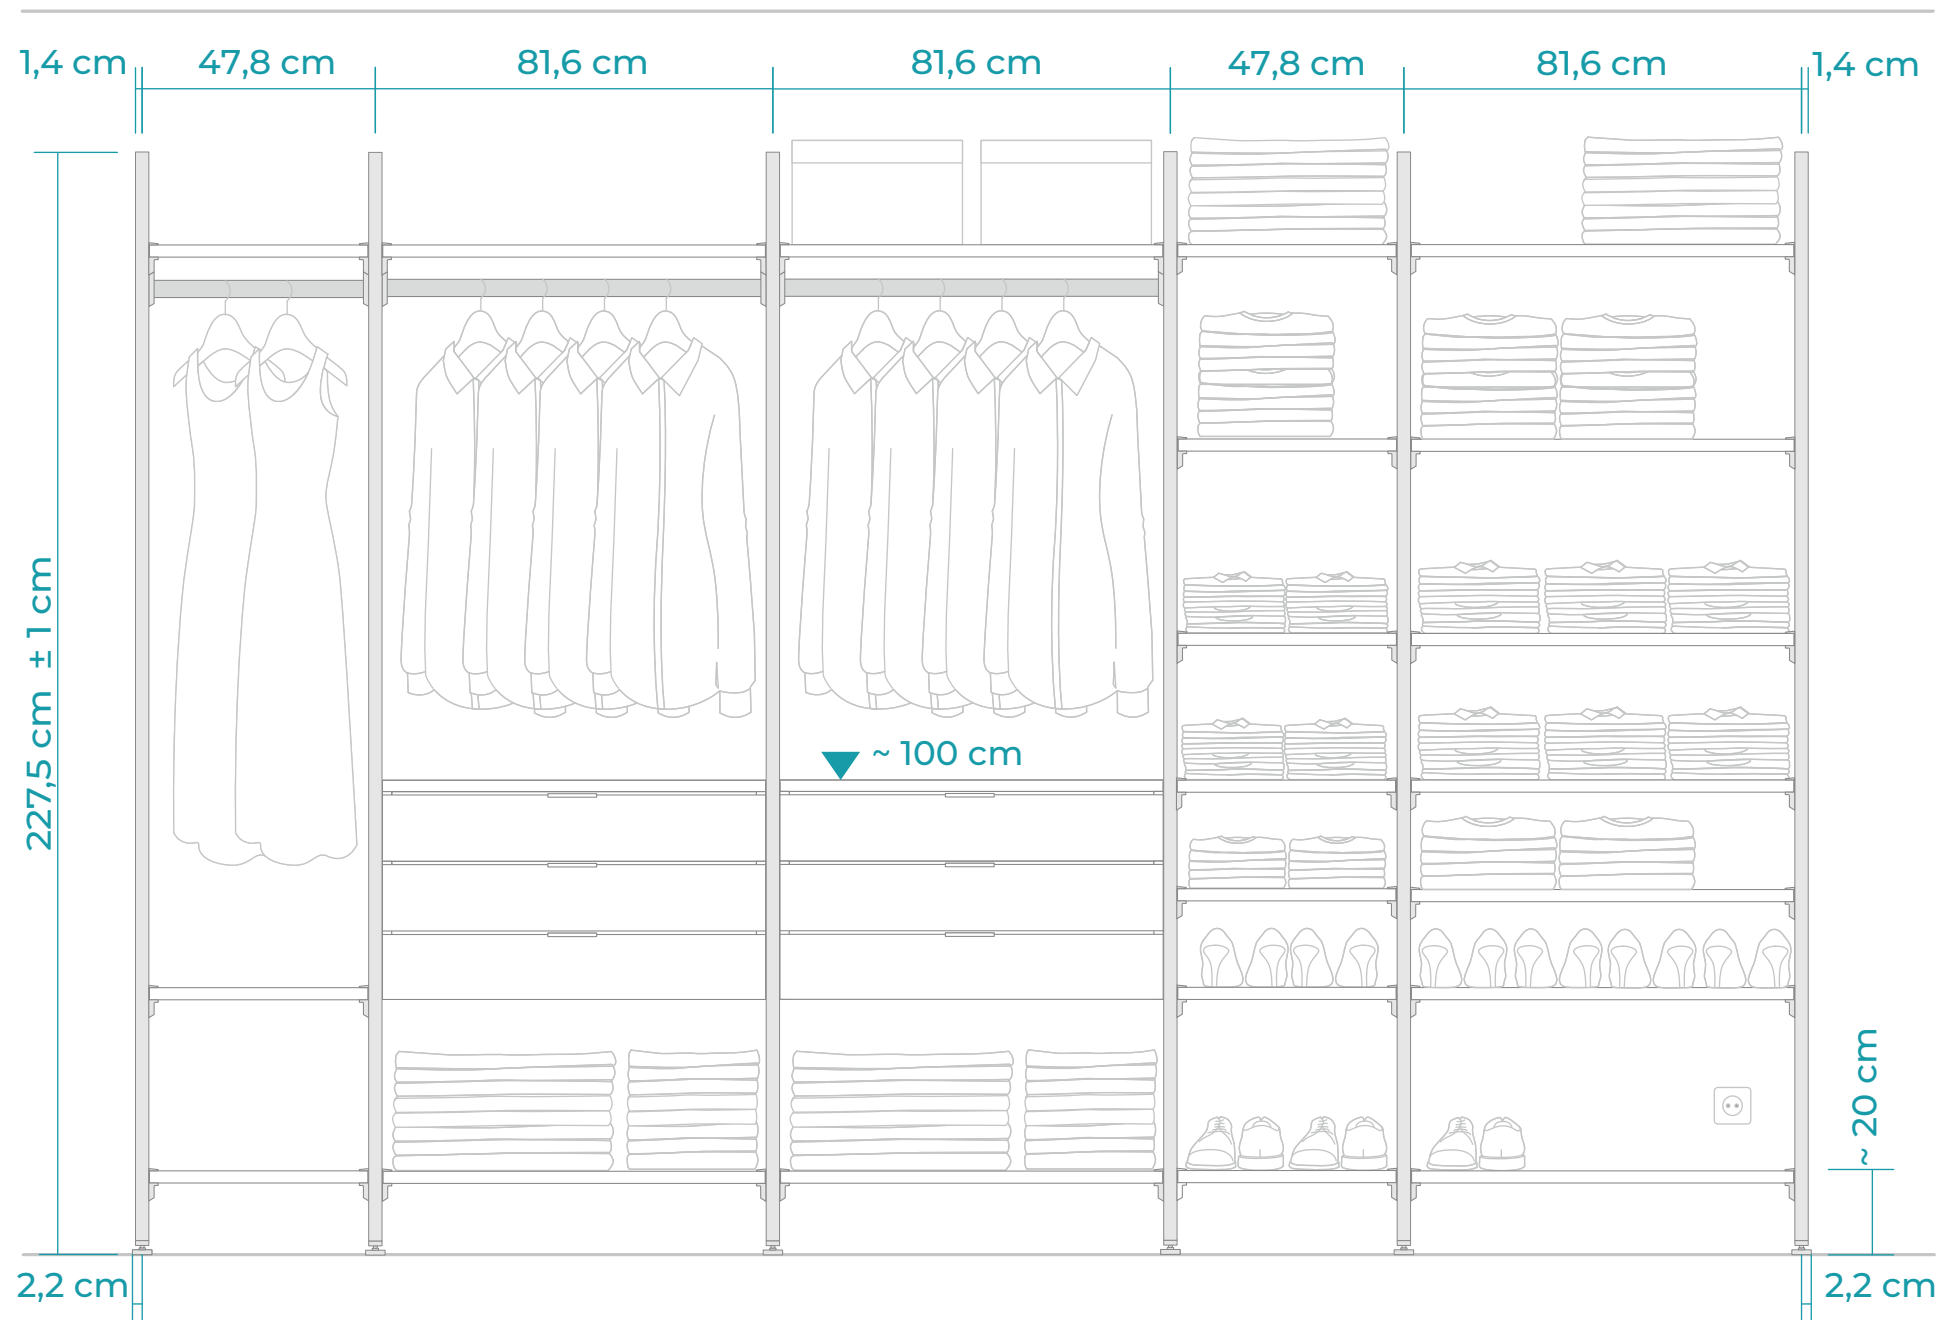

CLOS-IT

13 mm

W

$\varnothing 6$ mm 6 x 36 mm TOX GERMANY 4,5 x 45 mm

M4x6 mm M4x4 mm

1.

2.

M4x4 mm 3 cm

D

Set A Set B

M4x4 mm A B

M4x4 mm 3 cm

S

1. 2.

3. 4. 5.

SIDEBORD LOCK

BOARD GRIP

RAIL LOCK

CORNER

1.

2.

3.