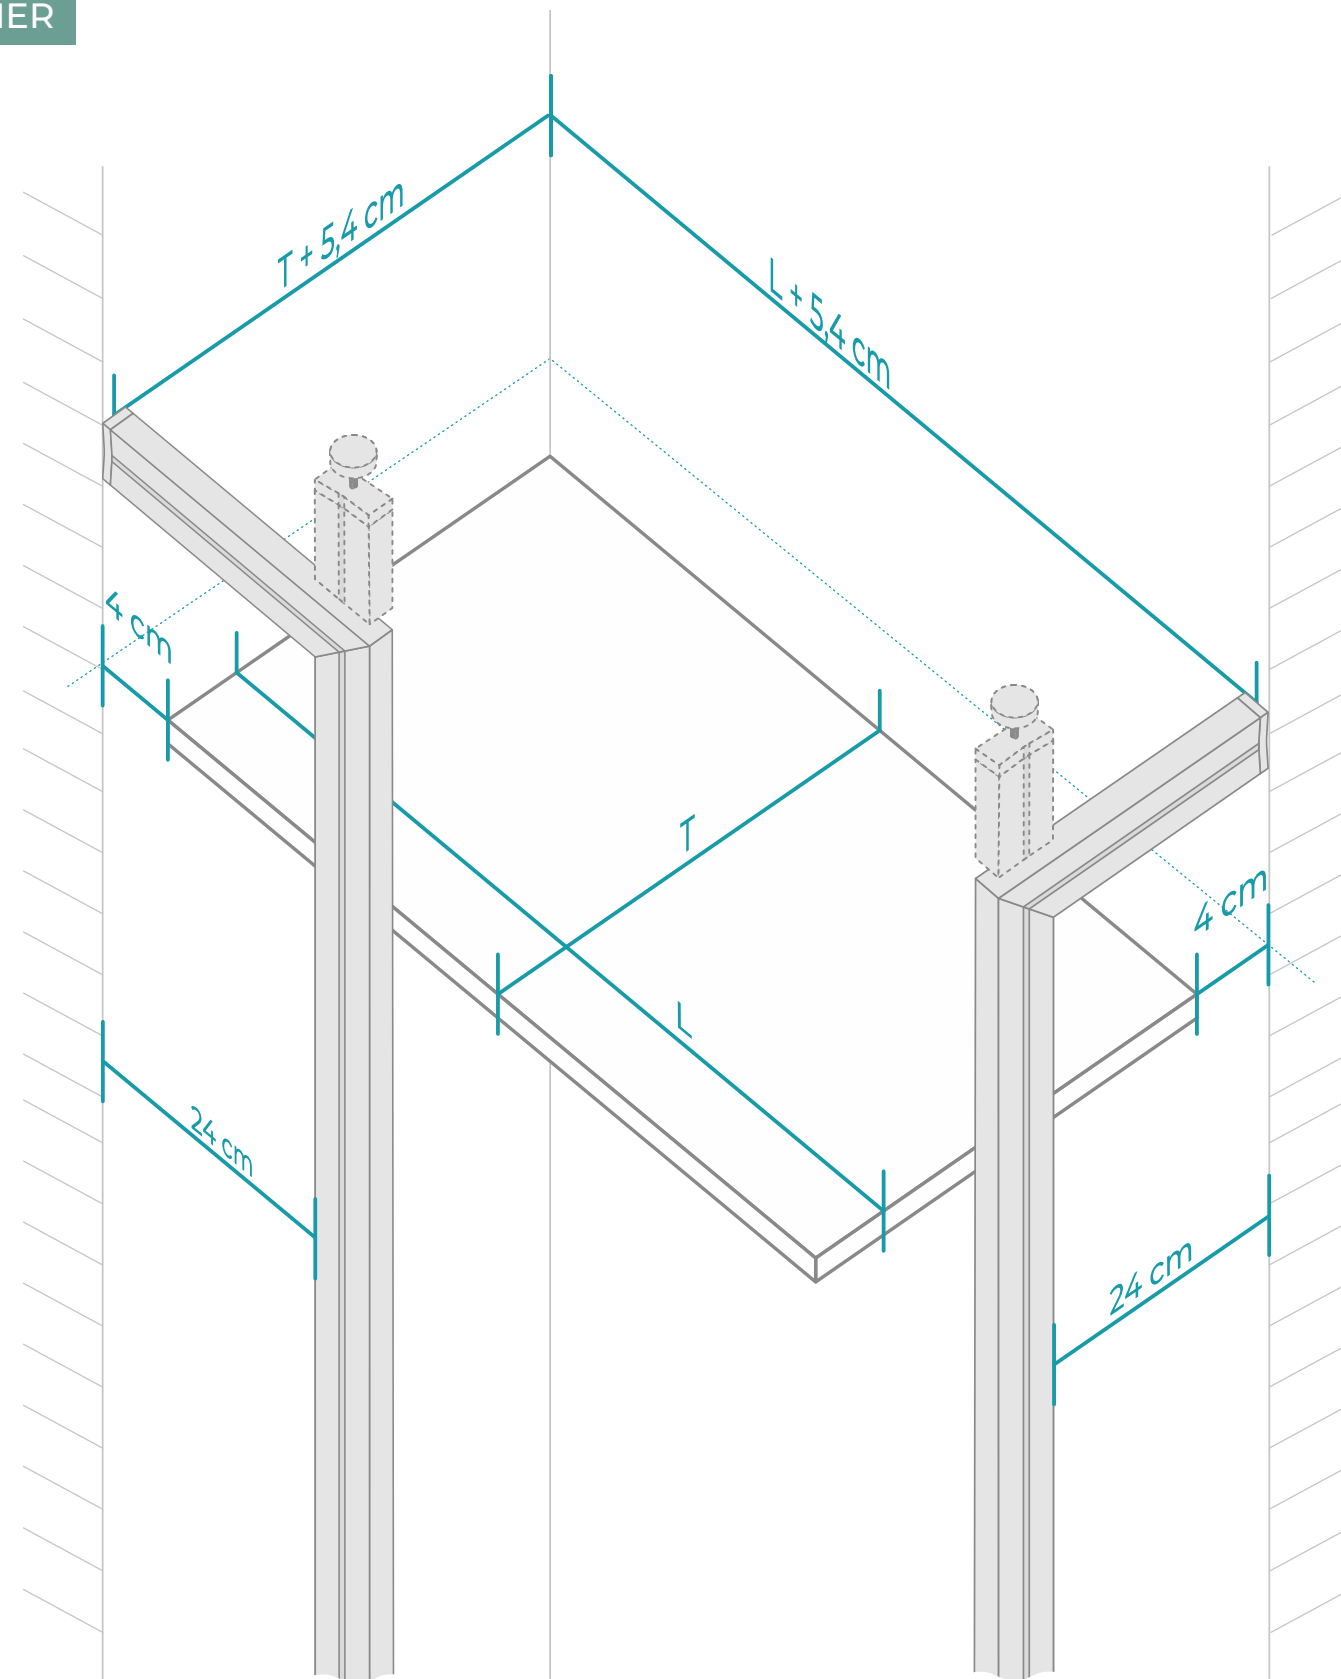

CLOS-IT

13 mm

W

$\varnothing 6$ mm 6 x 36 mm TOX GERMANY 4,5 x 45 mm

M4x6 mm M4x4 mm

1.

2.

M4x4 mm 3 cm

D

Set A Set B

M4x4 mm A B

M4x4 mm 3 cm

S

1. 2.

3. 4. 5.

SIDEBORD LOCK

BOARD GRIP

RAIL LOCK

CORNER

1.

2.

3.