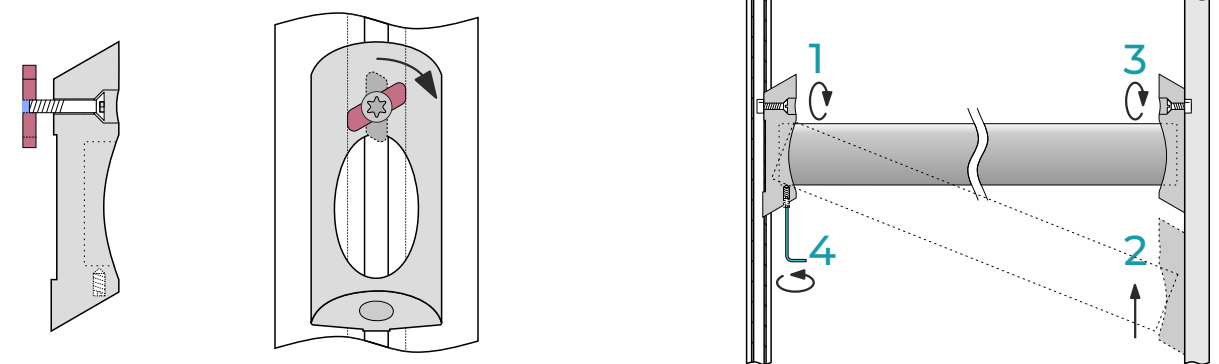

D

Set A Set B

M4x4 mm A B

M4x4 mm 3 cm

S

1. 2.

3. 4. 5.

SIDEBORD LOCK

BOARD GRIP

RAIL LOCK

CORNER

1.

2.

3.