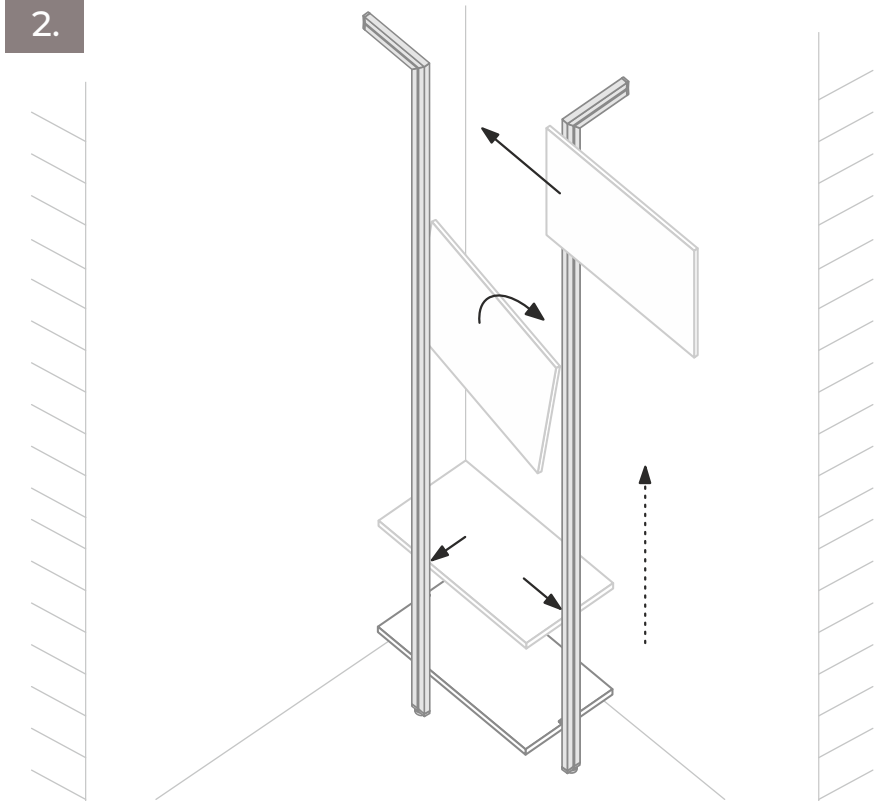

D

Set A Set B

M4x4 mm A B

M4x4 mm 3 cm

S

1. 2.

3. 4. 5.

SIDEBORD LOCK

BOARD GRIP

RAIL LOCK

CORNER

1.

2.

3.