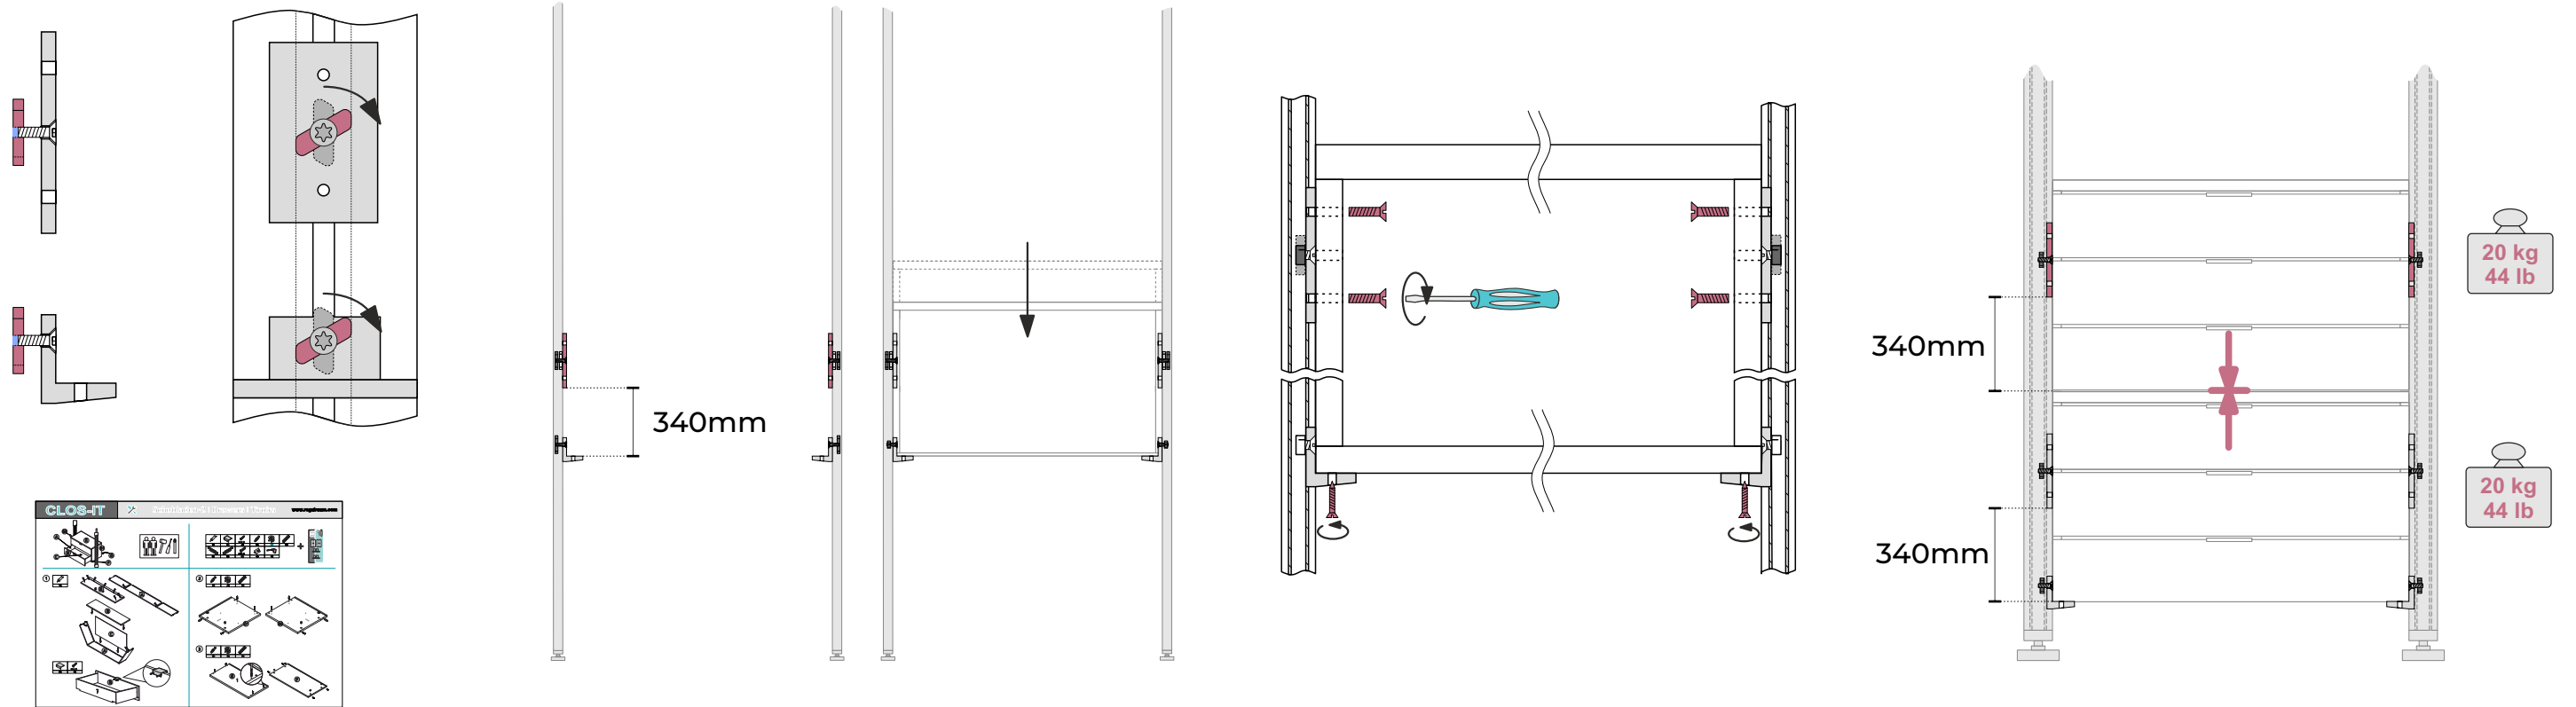

CLOS-IT

13 mm

W

$\varnothing 6$ mm 6 x 36 mm TOX GERMANY 4,5 x 45 mm

M4x6 mm M4x4 mm

1.

2.

M4x4 mm 3 cm

D

Set A Set B

M4x4 mm A B

M4x4 mm 3 cm

S

1. 2.

3. 4. 5.

SIDEBORD LOCK

BOARD GRIP

RAIL LOCK

CORNER

1.

2.

3.