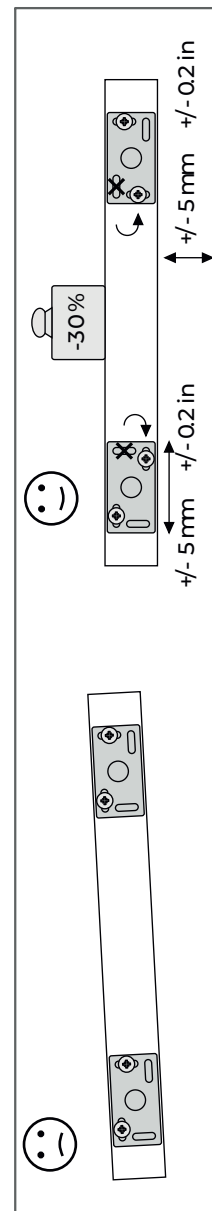

BOY nach Maß | bespoke | sur mesure

MONTAGEANLEITUNG
ASSEMBLY INSTRUCTION
NOTICE DE MONTAGE

	A	B	C = 25 cm 10 in	C = 30 cm 12 in
bis/up to 560 mm 22 in	13 mm 0.5 in	200 mm 7.9 in	max. 50 kg 110 lb	max. 40 kg 88 lb
bis/up to 890 mm 35 in	13 mm 0.5 in	400 mm 15.7 in	max. 50 kg 110 lb	max. 40 kg 88 lb
bis/up to 1140 mm 44.9 in	13 mm 0.5 in	600 mm 23.6 in	max. 50 kg 110 lb	max. 40 kg 88 lb
bis/up to 1500 mm 59.1 in	13 mm 0.5 in	900 mm 35.4 in	max. 50 kg 110 lb	max. 40 kg 88 lb
bis/up to 1800 mm 70.9 in	13 mm 0.5 in	(2x) 600 mm 23.6 in	max. 70 kg 155 lb	max. 60 kg 133 lb