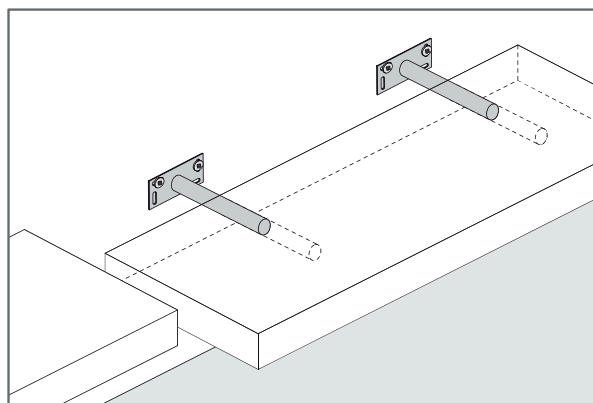

BOY nach Maß | bespoke | sur mesure

MONTAGEANLEITUNG
ASSEMBLY INSTRUCTION
NOTICE DE MONTAGE

	A	B	C = 25 cm 10 in	C = 30 cm 12 in
bis/up to 560 mm 22 in	13 mm 0.5 in	200 mm 7.9 in	max. 50 kg 110 lb	max. 40 kg 88 lb
bis/up to 890 mm 35 in	13 mm 0.5 in	400 mm 15.7 in	max. 50 kg 110 lb	max. 40 kg 88 lb
bis/up to 1140 mm 44.9 in	13 mm 0.5 in	600 mm 23.6 in	max. 50 kg 110 lb	max. 40 kg 88 lb
bis/up to 1500 mm 59.1 in	13 mm 0.5 in	900 mm 35.4 in	max. 50 kg 110 lb	max. 40 kg 88 lb
bis/up to 1800 mm 70.9 in	13 mm 0.5 in	(2x) 600 mm 23.6 in	max. 70 kg 155 lb	max. 60 kg 133 lb