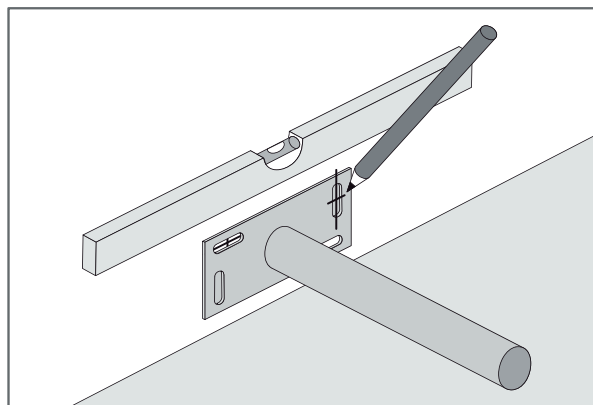

BOY nach Maß | bespoke | sur mesure

MONTAGEANLEITUNG
ASSEMBLY INSTRUCTION
NOTICE DE MONTAGE

	A	B	C = 25 cm 10 in	C = 30 cm 12 in
bis/up to 560 mm 22 in	13 mm 0.5 in	200 mm 7.9 in	max. 50 kg 110 lb	max. 40 kg 88 lb
bis/up to 890 mm 35 in	13 mm 0.5 in	400 mm 15.7 in	max. 50 kg 110 lb	max. 40 kg 88 lb
bis/up to 1140 mm 44.9 in	13 mm 0.5 in	600 mm 23.6 in	max. 50 kg 110 lb	max. 40 kg 88 lb
bis/up to 1500 mm 59.1 in	13 mm 0.5 in	900 mm 35.4 in	max. 50 kg 110 lb	max. 40 kg 88 lb
bis/up to 1800 mm 70.9 in	13 mm 0.5 in	(2x) 600 mm 23.6 in	max. 70 kg 155 lb	max. 60 kg 133 lb