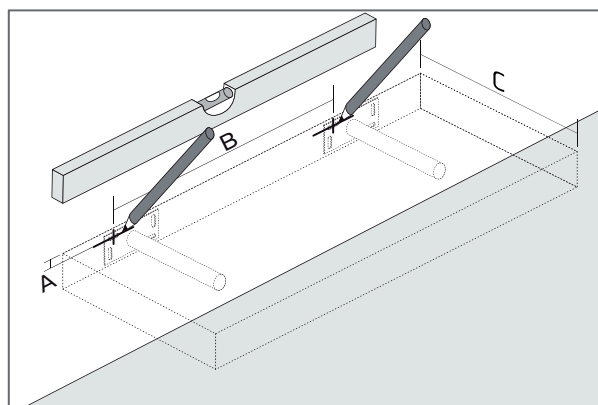

BOY nach Maß | bespoke | sur mesure

MONTAGEANLEITUNG
ASSEMBLY INSTRUCTION
NOTICE DE MONTAGE

	A	B	C = 25 cm 10 in	C = 30 cm 12 in
bis/up to 560 mm 22 in	13 mm 0.5 in	200 mm 7.9 in	max. 50 kg 110 lb	max. 40 kg 88 lb
bis/up to 890 mm 35 in	13 mm 0.5 in	400 mm 15.7 in	max. 50 kg 110 lb	max. 40 kg 88 lb
bis/up to 1140 mm 44.9 in	13 mm 0.5 in	600 mm 23.6 in	max. 50 kg 110 lb	max. 40 kg 88 lb
bis/up to 1500 mm 59.1 in	13 mm 0.5 in	900 mm 35.4 in	max. 50 kg 110 lb	max. 40 kg 88 lb
bis/up to 1800 mm 70.9 in	13 mm 0.5 in	(2x) 600 mm 23.6 in	max. 70 kg 155 lb	max. 60 kg 133 lb