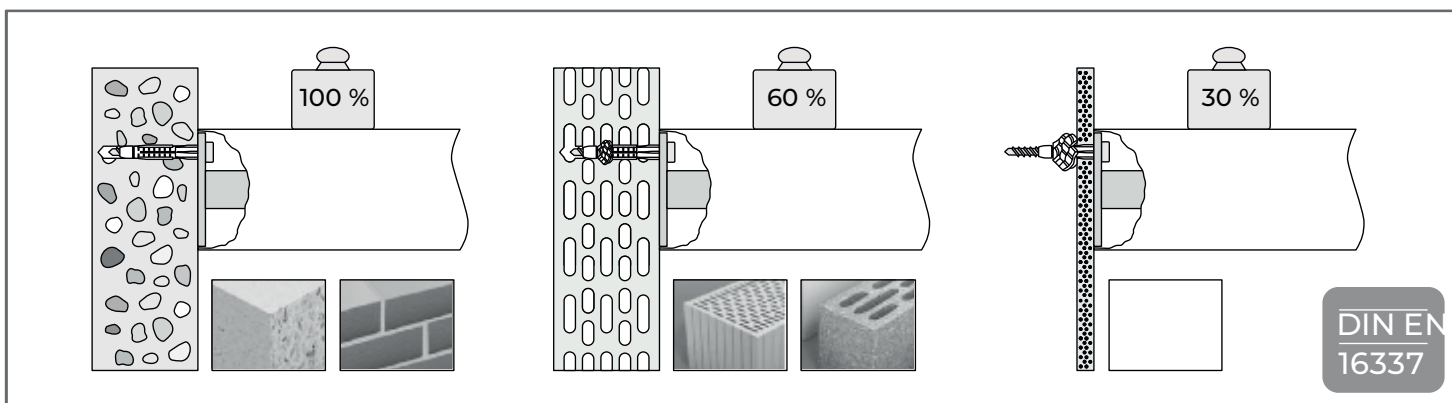

BOY nach Maß | bespoke | sur mesure

MONTAGEANLEITUNG
ASSEMBLY INSTRUCTION
NOTICE DE MONTAGE

	A	B	C = 25 cm 10 in	C = 30 cm 12 in
bis/up to 560 mm 22 in	13 mm 0.5 in	200 mm 7.9 in	max. 50 kg 110 lb	max. 40 kg 88 lb
bis/up to 890 mm 35 in	13 mm 0.5 in	400 mm 15.7 in	max. 50 kg 110 lb	max. 40 kg 88 lb
bis/up to 1140 mm 44.9 in	13 mm 0.5 in	600 mm 23.6 in	max. 50 kg 110 lb	max. 40 kg 88 lb
bis/up to 1500 mm 59.1 in	13 mm 0.5 in	900 mm 35.4 in	max. 50 kg 110 lb	max. 40 kg 88 lb
bis/up to 1800 mm 70.9 in	13 mm 0.5 in	(2x) 600 mm 23.6 in	max. 70 kg 155 lb	max. 60 kg 133 lb