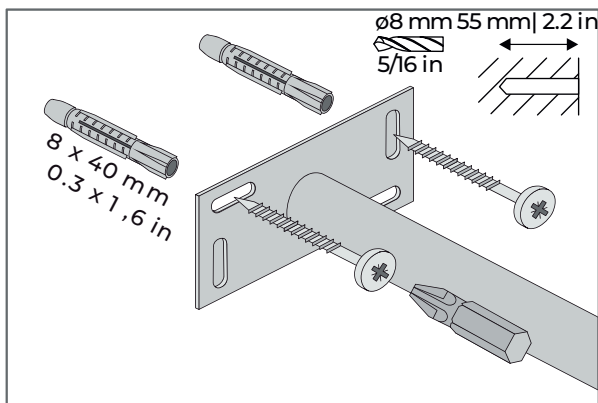

BOY nach Maß | bespoke | sur mesure

MONTAGEANLEITUNG
ASSEMBLY INSTRUCTION
NOTICE DE MONTAGE

	A	B	C = 25 cm 10 in	C = 30 cm 12 in
bis/up to 560 mm 22 in	13 mm 0.5 in	200 mm 7.9 in	max. 50 kg 110 lb	max. 40 kg 88 lb
bis/up to 890 mm 35 in	13 mm 0.5 in	400 mm 15.7 in	max. 50 kg 110 lb	max. 40 kg 88 lb
bis/up to 1140 mm 44.9 in	13 mm 0.5 in	600 mm 23.6 in	max. 50 kg 110 lb	max. 40 kg 88 lb
bis/up to 1500 mm 59.1 in	13 mm 0.5 in	900 mm 35.4 in	max. 50 kg 110 lb	max. 40 kg 88 lb
bis/up to 1800 mm 70.9 in	13 mm 0.5 in	(2x) 600 mm 23.6 in	max. 70 kg 155 lb	max. 60 kg 133 lb