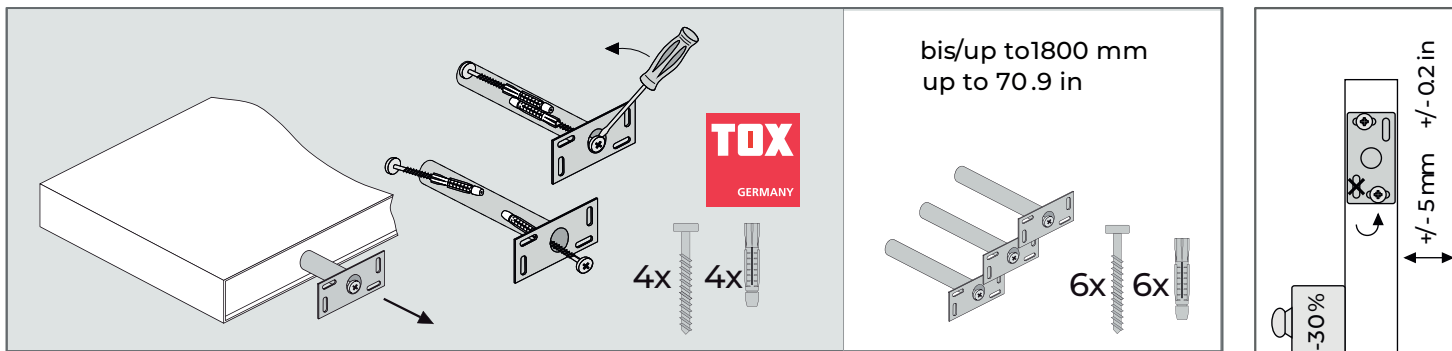

BOY nach Maß | bespoke | sur mesure

MONTAGEANLEITUNG
ASSEMBLY INSTRUCTION
NOTICE DE MONTAGE

	A	B	C = 25 cm 10 in	C = 30 cm 12 in
bis/up to 560 mm 22 in	13 mm 0.5 in	200 mm 7.9 in	max. 50 kg 110 lb	max. 40 kg 88 lb
bis/up to 890 mm 35 in	13 mm 0.5 in	400 mm 15.7 in	max. 50 kg 110 lb	max. 40 kg 88 lb
bis/up to 1140 mm 44.9 in	13 mm 0.5 in	600 mm 23.6 in	max. 50 kg 110 lb	max. 40 kg 88 lb
bis/up to 1500 mm 59.1 in	13 mm 0.5 in	900 mm 35.4 in	max. 50 kg 110 lb	max. 40 kg 88 lb
bis/up to 1800 mm 70.9 in	13 mm 0.5 in	(2x) 600 mm 23.6 in	max. 70 kg 155 lb	max. 60 kg 133 lb