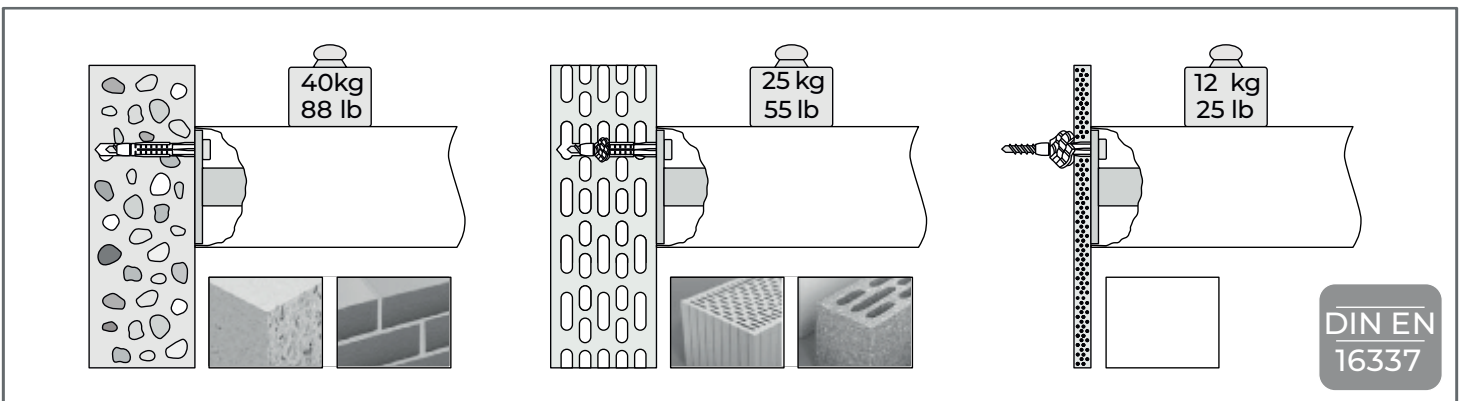

BOY | color | media - 30cm | 12in

MONTAGEANLEITUNG
ASSEMBLY INSTRUCTION
NOTICE DE MONTAGE

	A	B	C	D
250 mm 9.8 in	13 mm 0.5 in	38 mm 1.5 in	125 mm 4.9 in	250 mm 9.8 in
445 mm 17.5 in	13 mm 0.5 in	98 mm 3.0 in	200 mm 7.9 in	445 mm 17.5 in
570 mm 22.4 in	13 mm 0.5 in	63 mm 2.5 in	400 mm 15.7 in	570 mm 22.4 in
900 mm 35.4 in	13 mm 0.5 in	125 mm 4.9 in	600 mm 23.6 in	900 mm 35.4 in
1150 mm 45.3 in	13 mm 0.5 in	253 mm 10 in	600 mm 23.6 in	1150 mm 45.3 in