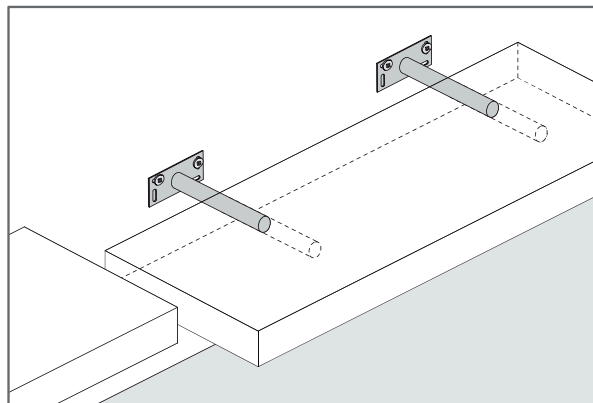

BOY | color | media - 30cm | 12in

MONTAGEANLEITUNG
ASSEMBLY INSTRUCTION
NOTICE DE MONTAGE

	A	B	C	D
250 mm 9.8 in	13 mm 0.5 in	38 mm 1.5 in	125 mm 4.9 in	250 mm 9.8 in
445 mm 17.5 in	13 mm 0.5 in	98 mm 3.0 in	200 mm 7.9 in	445 mm 17.5 in
570 mm 22.4 in	13 mm 0.5 in	63 mm 2.5 in	400 mm 15.7 in	570 mm 22.4 in
900 mm 35.4 in	13 mm 0.5 in	125 mm 4.9 in	600 mm 23.6 in	900 mm 35.4 in
1150 mm 45.3 in	13 mm 0.5 in	253 mm 10 in	600 mm 23.6 in	1150 mm 45.3 in