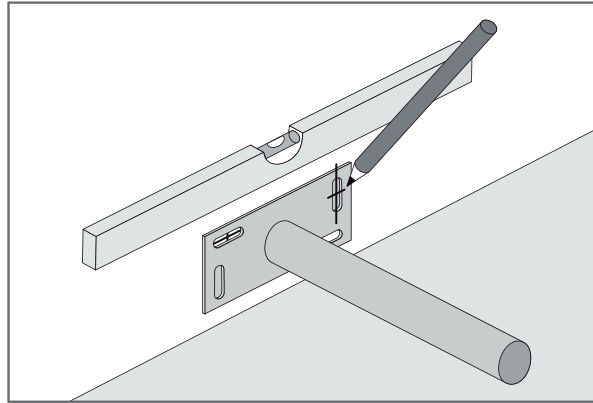

BOY | color | media - 30cm | 12in

MONTAGEANLEITUNG
ASSEMBLY INSTRUCTION
NOTICE DE MONTAGE

	A	B	C	D
250 mm 9.8 in	13 mm 0.5 in	38 mm 1.5 in	125 mm 4.9 in	250 mm 9.8 in
445 mm 17.5 in	13 mm 0.5 in	98 mm 3.0 in	200 mm 7.9 in	445 mm 17.5 in
570 mm 22.4 in	13 mm 0.5 in	63 mm 2.5 in	400 mm 15.7 in	570 mm 22.4 in
900 mm 35.4 in	13 mm 0.5 in	125 mm 4.9 in	600 mm 23.6 in	900 mm 35.4 in
1150 mm 45.3 in	13 mm 0.5 in	253 mm 10 in	600 mm 23.6 in	1150 mm 45.3 in