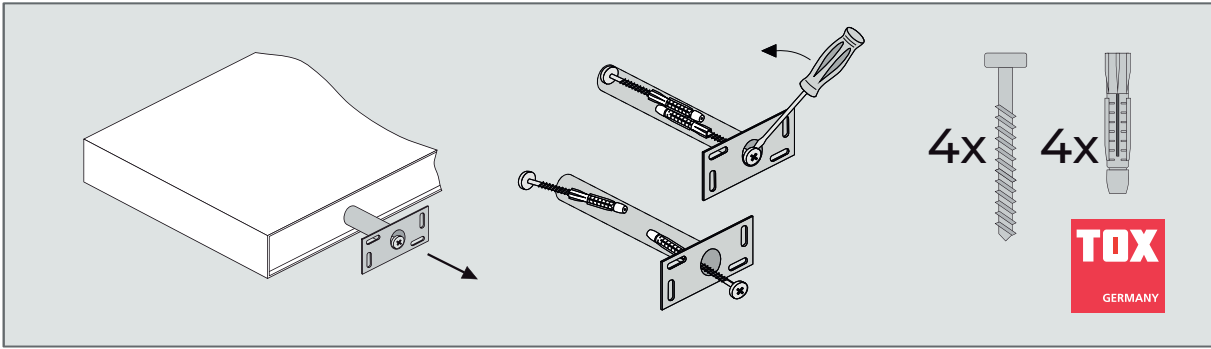

BOY | color | media - 30cm | 12in

MONTAGEANLEITUNG
ASSEMBLY INSTRUCTION
NOTICE DE MONTAGE

	A	B	C	D
250 mm 9.8 in	13 mm 0.5 in	38 mm 1.5 in	125 mm 4.9 in	250 mm 9.8 in
445 mm 17.5 in	13 mm 0.5 in	98 mm 3.0 in	200 mm 7.9 in	445 mm 17.5 in
570 mm 22.4 in	13 mm 0.5 in	63 mm 2.5 in	400 mm 15.7 in	570 mm 22.4 in
900 mm 35.4 in	13 mm 0.5 in	125 mm 4.9 in	600 mm 23.6 in	900 mm 35.4 in
1150 mm 45.3 in	13 mm 0.5 in	253 mm 10 in	600 mm 23.6 in	1150 mm 45.3 in