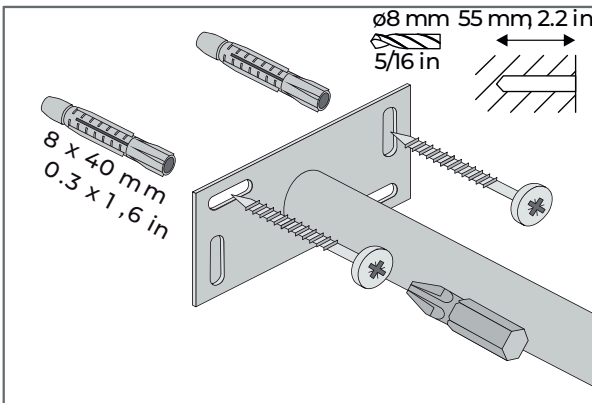

BOY | color | media - 30cm | 12in

MONTAGEANLEITUNG
ASSEMBLY INSTRUCTION
NOTICE DE MONTAGE

	A	B	C	D
250 mm 9.8 in	13 mm 0.5 in	38 mm 1.5 in	125 mm 4.9 in	250 mm 9.8 in
445 mm 17.5 in	13 mm 0.5 in	98 mm 3.0 in	200 mm 7.9 in	445 mm 17.5 in
570 mm 22.4 in	13 mm 0.5 in	63 mm 2.5 in	400 mm 15.7 in	570 mm 22.4 in
900 mm 35.4 in	13 mm 0.5 in	125 mm 4.9 in	600 mm 23.6 in	900 mm 35.4 in
1150 mm 45.3 in	13 mm 0.5 in	253 mm 10 in	600 mm 23.6 in	1150 mm 45.3 in