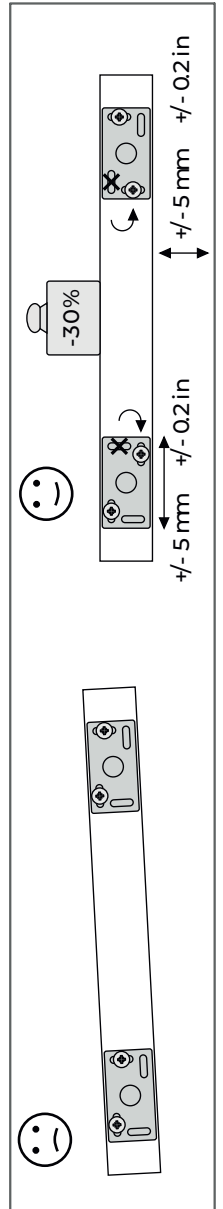

BOY | color | media - 30cm | 12in

MONTAGEANLEITUNG
ASSEMBLY INSTRUCTION
NOTICE DE MONTAGE

	A	B	C	D
250 mm 9.8 in	13 mm 0.5 in	38 mm 1.5 in	125 mm 4.9 in	250 mm 9.8 in
445 mm 17.5 in	13 mm 0.5 in	98 mm 3.0 in	200 mm 7.9 in	445 mm 17.5 in
570 mm 22.4 in	13 mm 0.5 in	63 mm 2.5 in	400 mm 15.7 in	570 mm 22.4 in
900 mm 35.4 in	13 mm 0.5 in	125 mm 4.9 in	600 mm 23.6 in	900 mm 35.4 in
1150 mm 45.3 in	13 mm 0.5 in	253 mm 10 in	600 mm 23.6 in	1150 mm 45.3 in