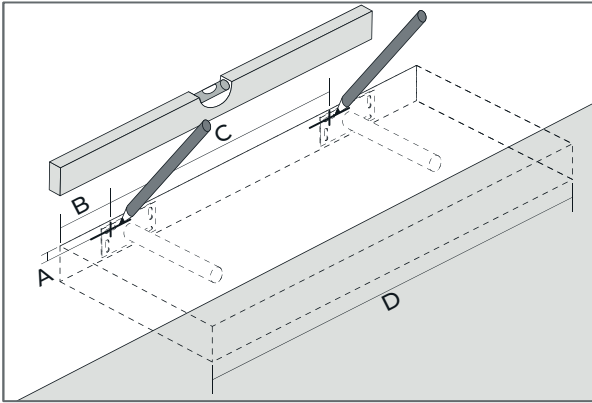

BOY | color | media - 30cm | 12in

MONTAGEANLEITUNG
ASSEMBLY INSTRUCTION
NOTICE DE MONTAGE

	A	B	C	D
250 mm 9.8 in	13 mm 0.5 in	38 mm 1.5 in	125 mm 4.9 in	250 mm 9.8 in
445 mm 17.5 in	13 mm 0.5 in	98 mm 3.0 in	200 mm 7.9 in	445 mm 17.5 in
570 mm 22.4 in	13 mm 0.5 in	63 mm 2.5 in	400 mm 15.7 in	570 mm 22.4 in
900 mm 35.4 in	13 mm 0.5 in	125 mm 4.9 in	600 mm 23.6 in	900 mm 35.4 in
1150 mm 45.3 in	13 mm 0.5 in	253 mm 10 in	600 mm 23.6 in	1150 mm 45.3 in