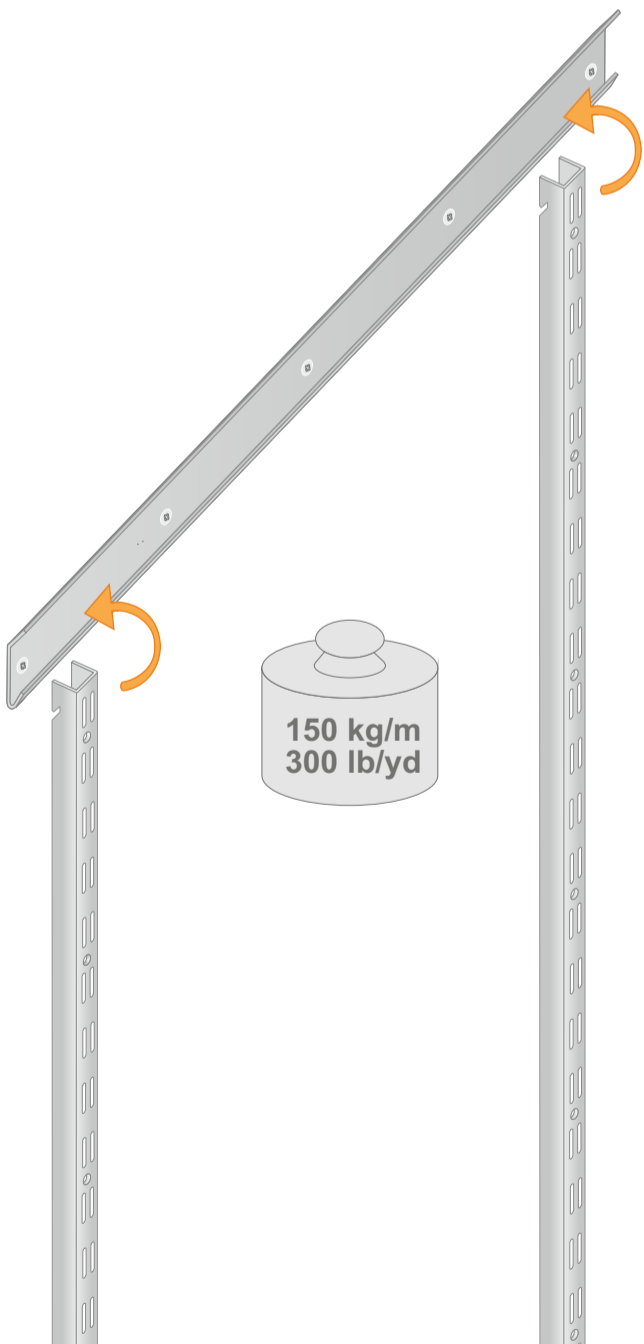

WALK-IN

www.regalraum.com

∅ 6 mm #15/64 in
6 x 36 mm #8-10 x 1.4 in
TOX GERMANY
4,5 x 45 mm #10 x 1.8 in

Anleitung separat |
Instruction separate |
à part

WALK-IN

www.regalraum.com