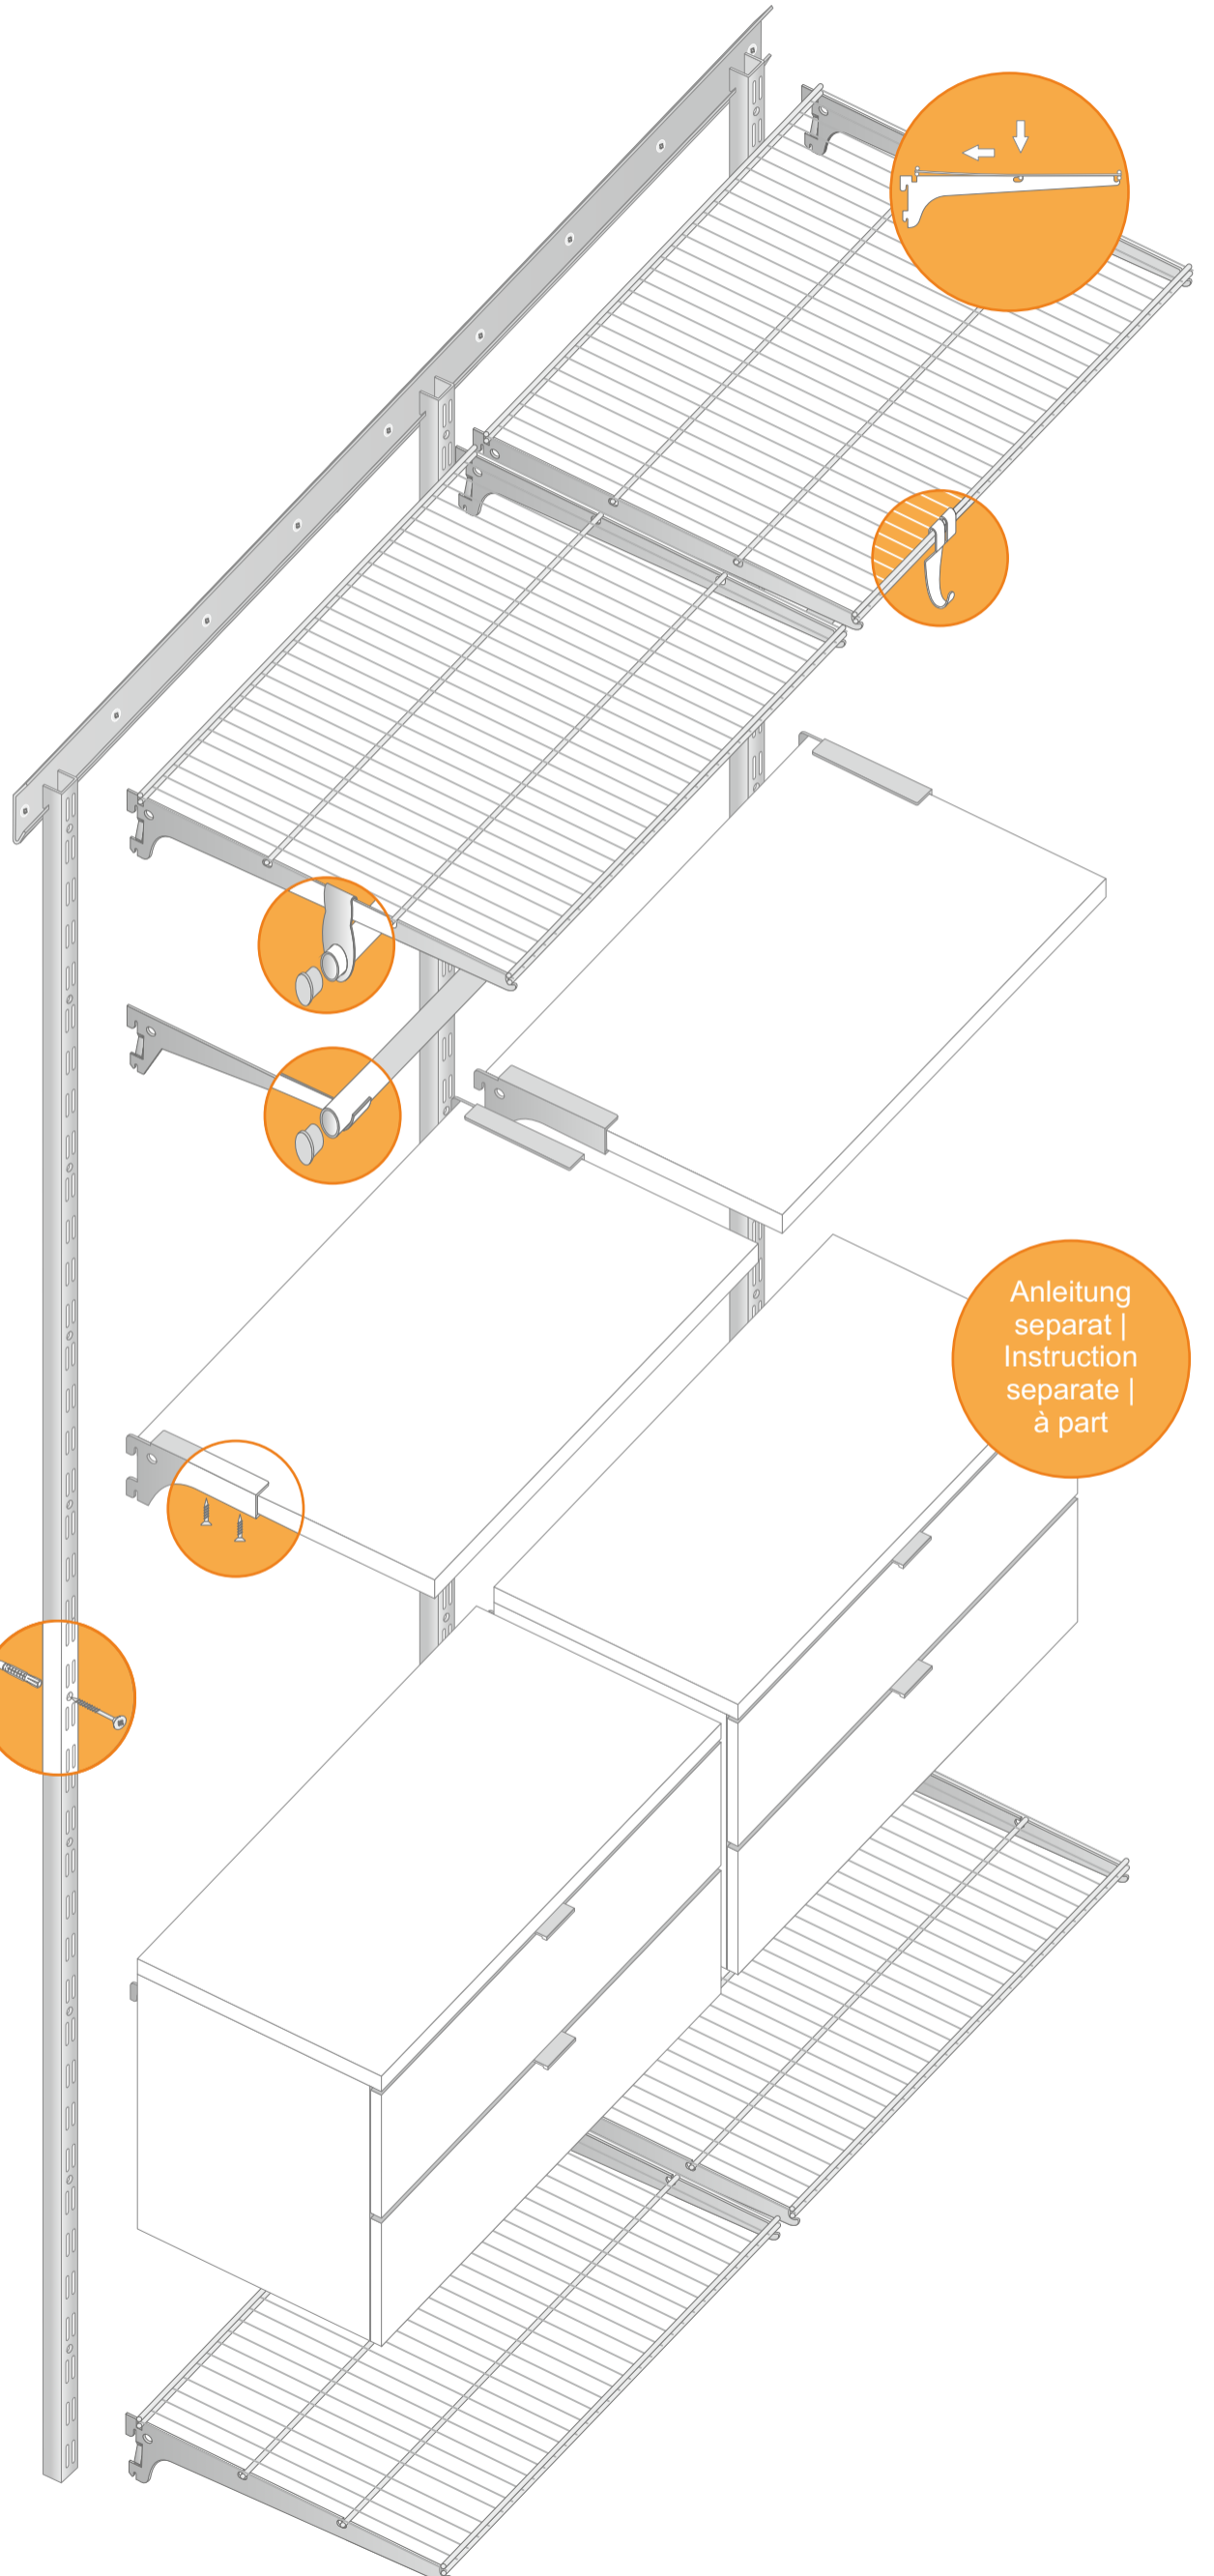

WALK-IN

www.regalraum.com

∅ 6 mm #15/64 in
6 x 36 mm #8-10 x 1.4 in
TOX GERMANY
4,5 x 45 mm #10 x 1.8 in

Anleitung separat |
Instruction separate |
à part

WALK-IN

www.regalraum.com