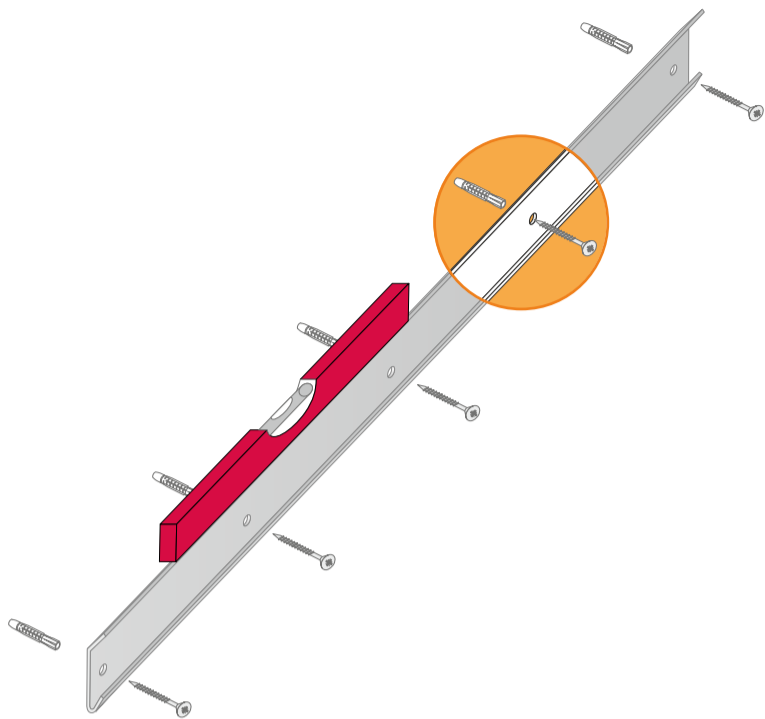

WALK-IN

www.regalraum.com

∅ 6 mm #15/64 in
6 x 36 mm #8-10 x 1.4 in
TOX GERMANY
4,5 x 45 mm #10 x 1.8 in

Anleitung separat |
Instruction separate |
à part

WALK-IN

www.regalraum.com