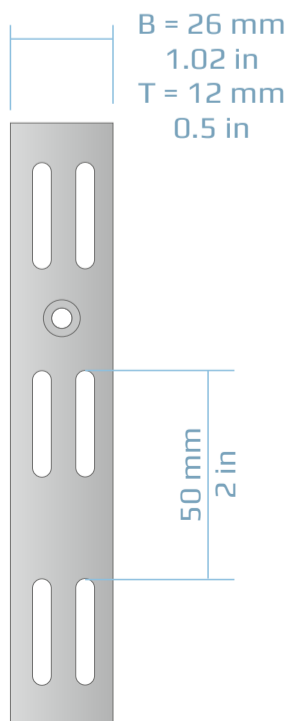

P-SLOT

H = 31,5 cm
12.4 in
B = 8 cm
3.2 in

H = 31,5 cm
12.4 in
B = 5,5 cm
2.2 in

H = 30-35 cm
11.8-13.8 in

H = 19 cm
7.5 in
B = 1,4 cm
0.6 in

H = 12,5 cm
4.9 in
B = 1 cm
0.4 in

H = 33 cm
13 in
B = 33 cm
13 in

L=150 cm
59 in

L=120 cm
47 in

L=120 cm
47 in

L=90 cm
36 in

L=90 cm
36 in

L=80 cm
32 in

10 x
B=25 cm
9.8 in
H=15 cm
5.9 in

5 x
B=28 cm
11 in
H=15 cm
5.9 in

B=20 cm
7.9 in
H=11 cm
4.3 in

B=18 cm
7.1 in
H=13 cm
5.1 in

P-SLOT

www.regalraum.com

∅ 6 mm 6 x 36 mm TOX 4,5 x 50 mm
15/64 in #8-10x1.4 in GERMANY #10 x 1.8 in

121.3 lb
/ 7.9 in