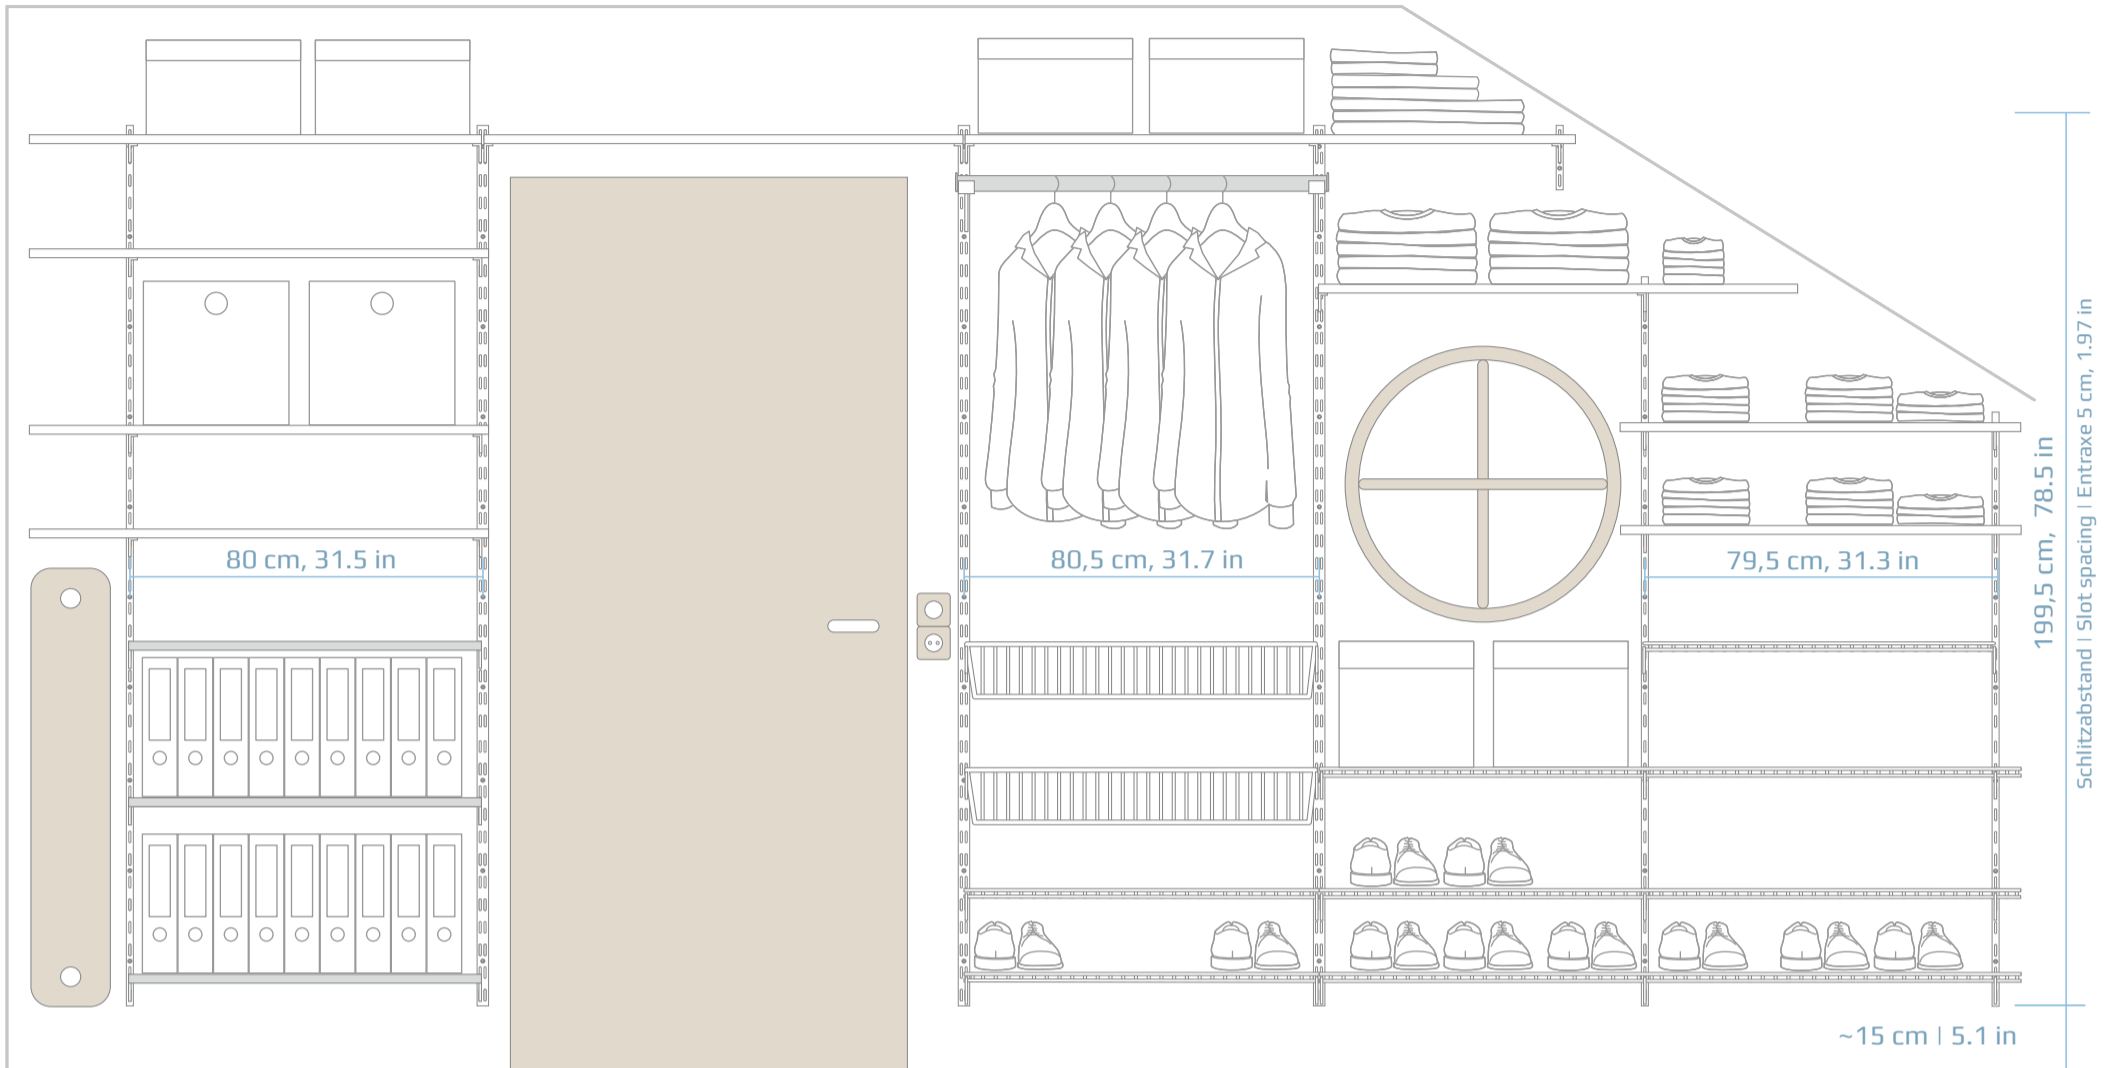

P-SLOT

H = 31,5 cm
12.4 in
B = 8 cm
3.2 in

H = 31,5 cm
12.4 in
B = 5,5 cm
2.2 in

H = 30-35 cm
11.8-13.8 in

H = 19 cm
7.5 in
B = 1,4 cm
0.6 in

H = 12,5 cm
4.9 in
B = 1 cm
0.4 in

H = 33 cm
13 in
B = 33 cm
13 in

L=150 cm
59 in

L=120 cm
47 in

L=120 cm
47 in

L=90 cm
36 in

L=90 cm
36 in

L=80 cm
32 in

10 x
B=25 cm
9.8 in
H=15 cm
5.9 in

5 x
B=28 cm
11 in
H=15 cm
5.9 in

B=20 cm
7.9 in
H=11 cm
4.3 in

B=18 cm
7.1 in
H=13 cm
5.1 in

P-SLOT

www.regalraum.com

∅ 6 mm 6 x 36 mm TOX 4,5 x 50 mm
15/64 in #8-10x1.4 in GERMANY #10 x 1.8 in

121.3 lb
/ 7.9 in