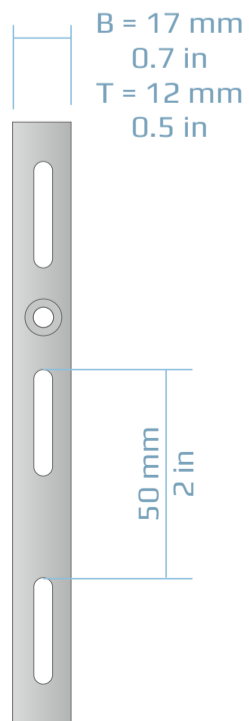

P-SLOT

H = 31,5 cm
12.4 in
B = 8 cm
3.2 in

H = 31,5 cm
12.4 in
B = 5,5 cm
2.2 in

H = 30-35 cm
11.8-13.8 in

H = 19 cm
7.5 in
B = 1,4 cm
0.6 in

H = 12,5 cm
4.9 in
B = 1 cm
0.4 in

H = 33 cm
13 in
B = 33 cm
13 in

L=150 cm
59 in

L=120 cm
47 in

L=120 cm
47 in

L=90 cm
36 in

L=90 cm
36 in

L=80 cm
32 in

10 x
B=25 cm
9.8 in
H=15 cm
5.9 in

5 x
B=28 cm
11 in
H=15 cm
5.9 in

B=20 cm
7.9 in
H=11 cm
4.3 in

B=18 cm
7.1 in
H=13 cm
5.1 in

P-SLOT

www.regalraum.com

∅ 6 mm 6 x 36 mm TOX 4,5 x 50 mm
15/64 in #8-10x1.4 in GERMANY #10 x 1.8 in

121.3 lb
/ 7.9 in