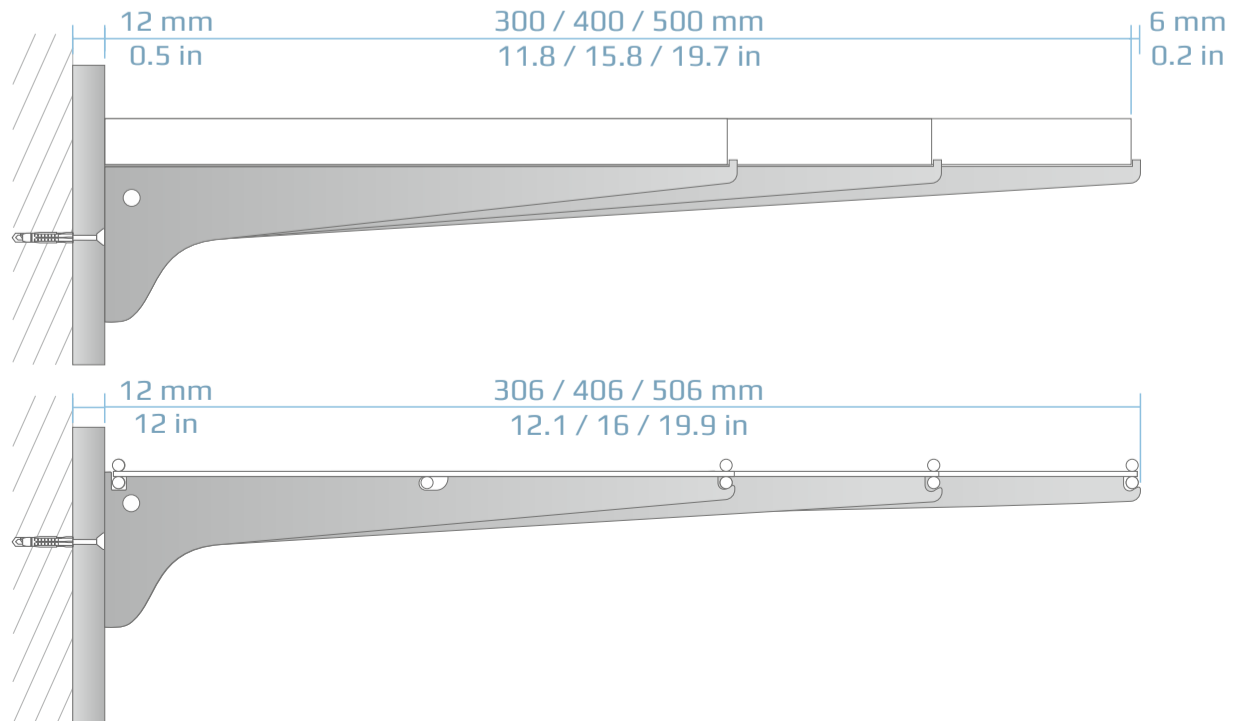

P-SLOT

H = 31,5 cm
12.4 in
B = 8 cm
3.2 in

H = 31,5 cm
12.4 in
B = 5,5 cm
2.2 in

H = 30-35 cm
11.8-13.8 in

H = 19 cm
7.5 in
B = 1,4 cm
0.6 in

H = 12,5 cm
4.9 in
B = 1 cm
0.4 in

H = 33 cm
13 in
B = 33 cm
13 in

L=150 cm
59 in

L=120 cm
47 in

L=120 cm
47 in

L=90 cm
36 in

L=90 cm
36 in

L=80 cm
32 in

10 x
B=25 cm
9.8 in
H=15 cm
5.9 in

5 x
B=28 cm
11 in
H=15 cm
5.9 in

B=20 cm
7.9 in
H=11 cm
4.3 in

B=18 cm
7.1 in
H=13 cm
5.1 in

P-SLOT

www.regalraum.com

∅ 6 mm 6 x 36 mm TOX 4,5 x 50 mm
15/64 in #8-10x1.4 in GERMANY #10 x 1.8 in

121.3 lb
/ 7.9 in